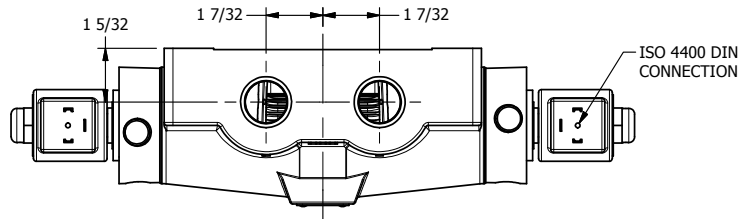

4

3

2

1

AAA
PRODUCTS
INTERNATIONAL

**AAA PRODUCTS
INTERNATIONAL**
7114 Harry Hines Blvd
Dallas, TX 75235

TITLE: 3/4" SIDE PORT, DBL SOL, 3 POS,
SPR CTR, REGEN CTR SPL, ISO 4400,
LCKNG OVRD, DUST EXCLDR

DRAWING NO.:
DIM_SY6DEDOL