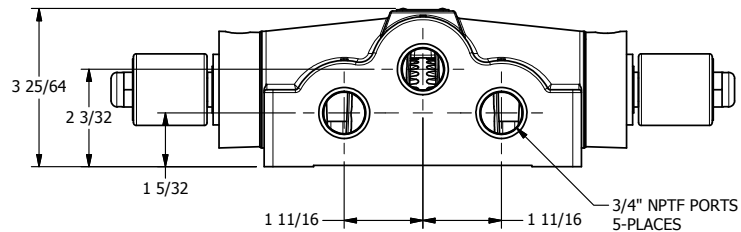

4

3

2

1

AAA
PRODUCTS
INTERNATIONAL

**AAA PRODUCTS
INTERNATIONAL**
7114 Harry Hines Blvd
Dallas, TX 75235

TITLE: 3/4" SIDE PORT, DBL SOL, 3 POS,
SPR CTR, REGEN CTR SPL, ISO 4400,
LCKNG OVRD, DUST EXCLDR

DRAWING NO.:
DIM_SY6DEDOL