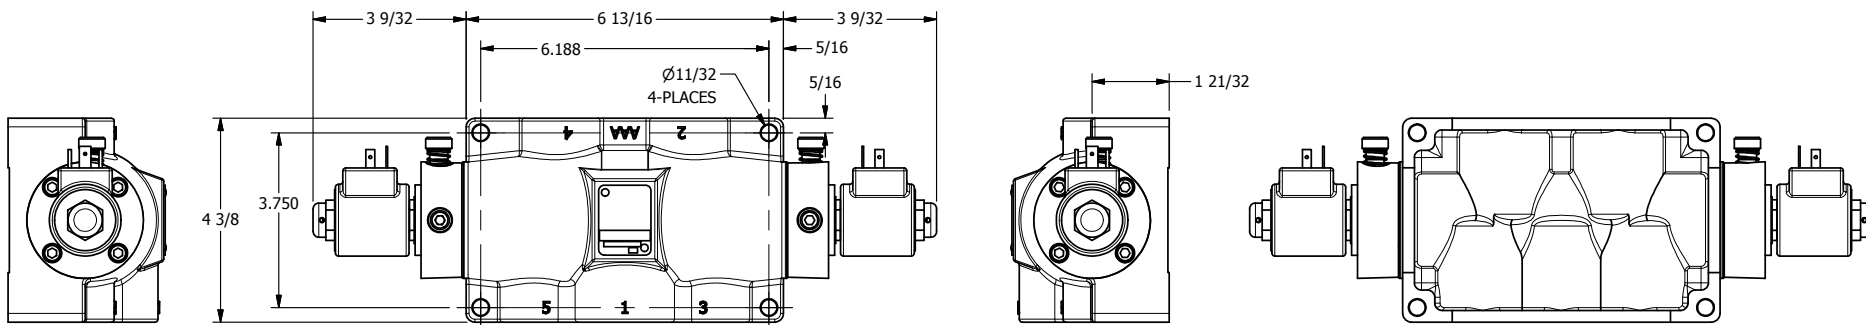

4

3

2

1

AAA
PRODUCTS
INTERNATIONAL

**AAA PRODUCTS
INTERNATIONAL**
7114 Harry Hines Blvd
Dallas, TX 75235

TITLE: 3/4" SIDE PORT, DBL SOL, 3 POS,
SPR CTR, REGEN CTR SPL, ISO 4400,
LCKNG OVRD, DUST EXCLDR

DRAWING NO.:
DIM_SY6DEDOL