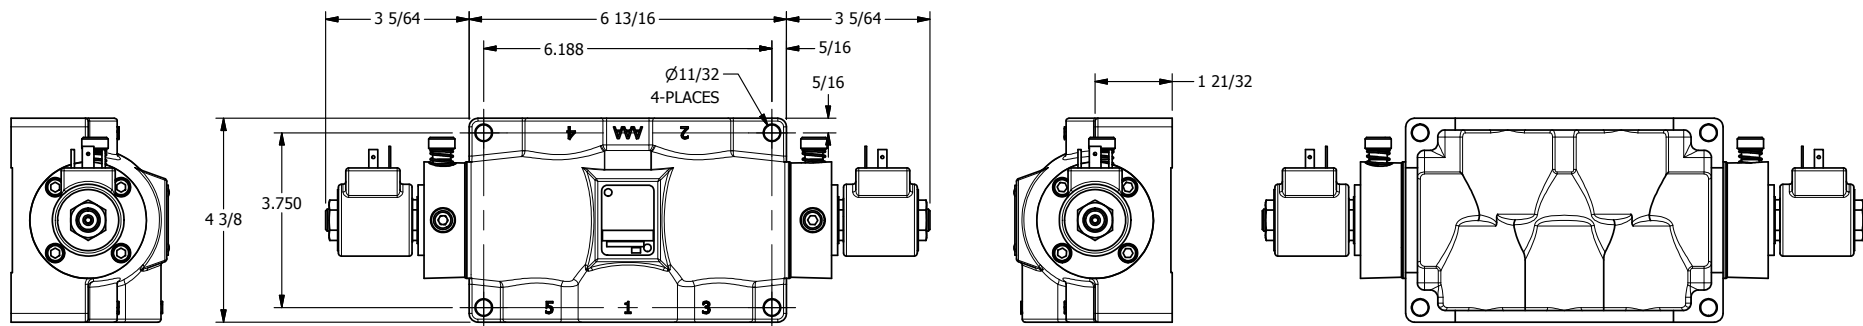

4

3

2

1

AAA
PRODUCTS
INTERNATIONAL

AAA PRODUCTS INTERNATIONAL
7114 Harry Hines Blvd
Dallas, TX 75235

TITLE: 3/4" SIDE PORT, DBL SOL, 3 POS,
SPR CTR, SOL RTRN, REGEN CTR SPL,
ISO 4400 DIN, LCKNG OVRD

DRAWING NO.:
DIM_SY6DEDO