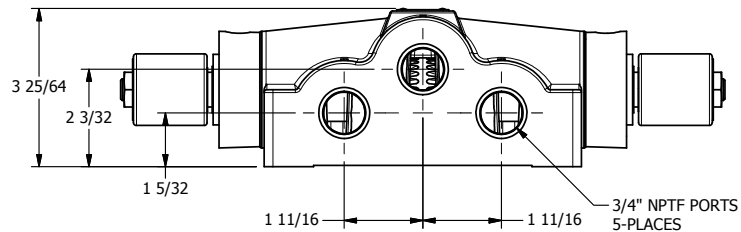

4

3

2

1

AAA
PRODUCTS
INTERNATIONAL

AAA PRODUCTS INTERNATIONAL
7114 Harry Hines Blvd
Dallas, TX 75235

TITLE: 3/4" SIDE PORT, DBL SOL, 3 POS,
SPR CTR, SOL RTRN, REGEN CTR SPL,
ISO 4400 DIN, LCKNG OVRD

DRAWING NO.:
DIM_SY6DEDO