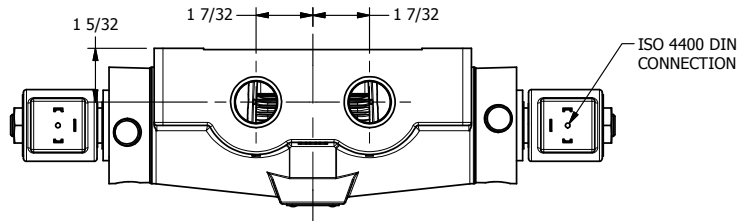

4

3

2

1

AAA
PRODUCTS
INTERNATIONAL

AAA PRODUCTS INTERNATIONAL
7114 Harry Hines Blvd
Dallas, TX 75235

TITLE: 3/4" SIDE PORT, DBL SOL, 3 POS,
SPR CTR, SOL RTRN, REGEN CTR SPL,
ISO 4400 DIN, LCKNG OVRD

DRAWING NO.:
DIM_SY6DEDO