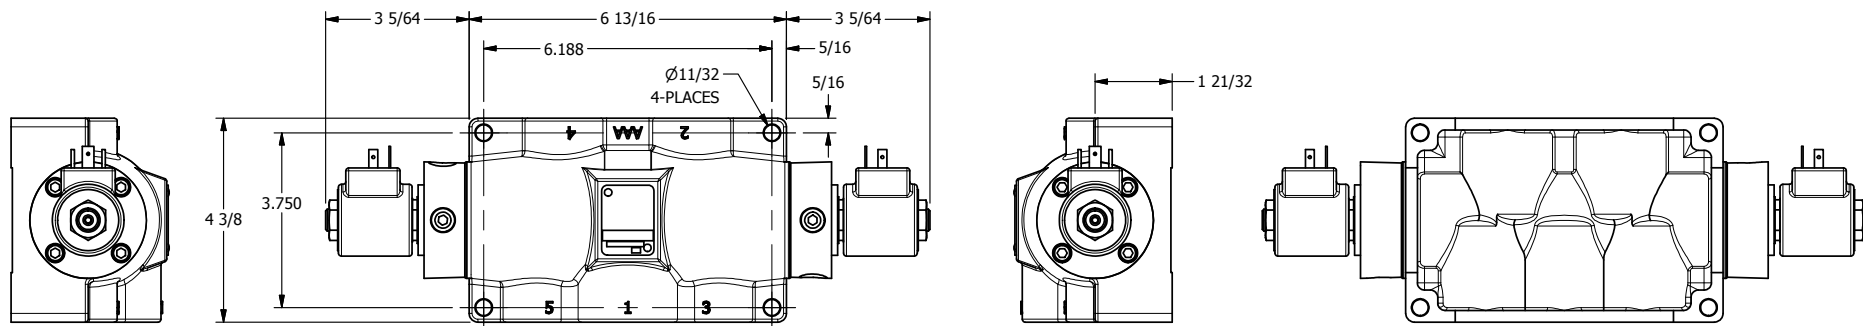

4

3

2

1

AAA
PRODUCTS
INTERNATIONAL

**AAA PRODUCTS
INTERNATIONAL**
7114 Harry Hines Blvd
Dallas, TX 75235

TITLE: 3/4" SIDE PORT, DBL SOL, 3 POS,
SPR CTR, SOL RTRN, REGEN CTR SPL,
ISO 4400 DIN

PART NO.:
DIM_SY6DED