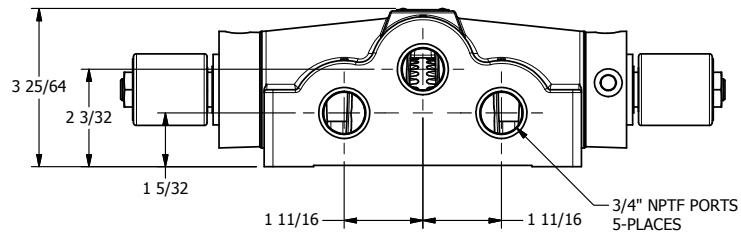

4

3

2

1

AAA
PRODUCTS
INTERNATIONAL

**AAA PRODUCTS
INTERNATIONAL**
7114 Harry Hines Blvd
Dallas, TX 75235

TITLE: 3/4" SIDE PORT, DBL SOL, 3 POS,
SPR CTR, SOL RTRN, REGEN CTR SPL,
ISO 4400 DIN

PART NO.:
DIM_SY6DED