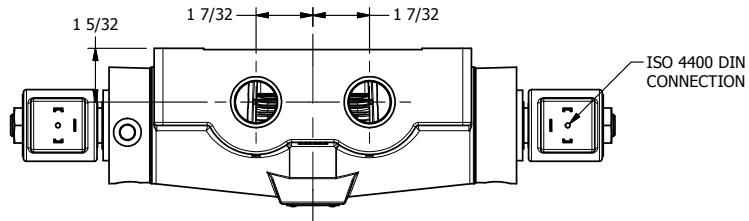

4

3

2

1

AAA
PRODUCTS
INTERNATIONAL

**AAA PRODUCTS
INTERNATIONAL**
7114 Harry Hines Blvd
Dallas, TX 75235

TITLE: 3/4" SIDE PORT, DBL SOL, 3 POS,
SPR CTR, SOL RTRN, REGEN CTR SPL,
ISO 4400 DIN

PART NO.:
DIM_SY6DED