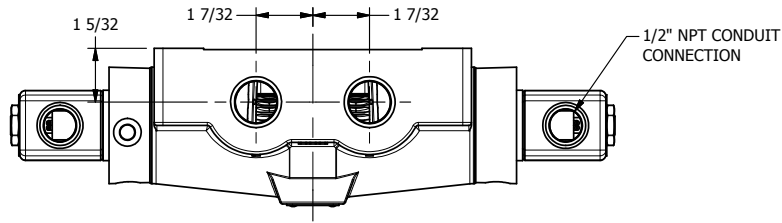

4

3

2

1

**AAA**  
PRODUCTS  
INTERNATIONAL

**AAA PRODUCTS  
INTERNATIONAL**  
7114 Harry Hines Blvd  
Dallas, TX 75235

TITLE: 3/4" SIDE PORT, DBL SOL, 3 POS,  
SPR CTR, SOL RTRN, CLSD CTR SPL,  
CLASSIC SOL

PART NO.:  
**DIM\_SY6**

THE INFORMATION CONTAINED WITHIN THIS DOCUMENT IS PROPRIETARY TO AAA PRODUCTS AND MAY NOT BE DISCLOSED WITHOUT PRIOR WRITTEN CONSENT

4

3

2

1

B

B