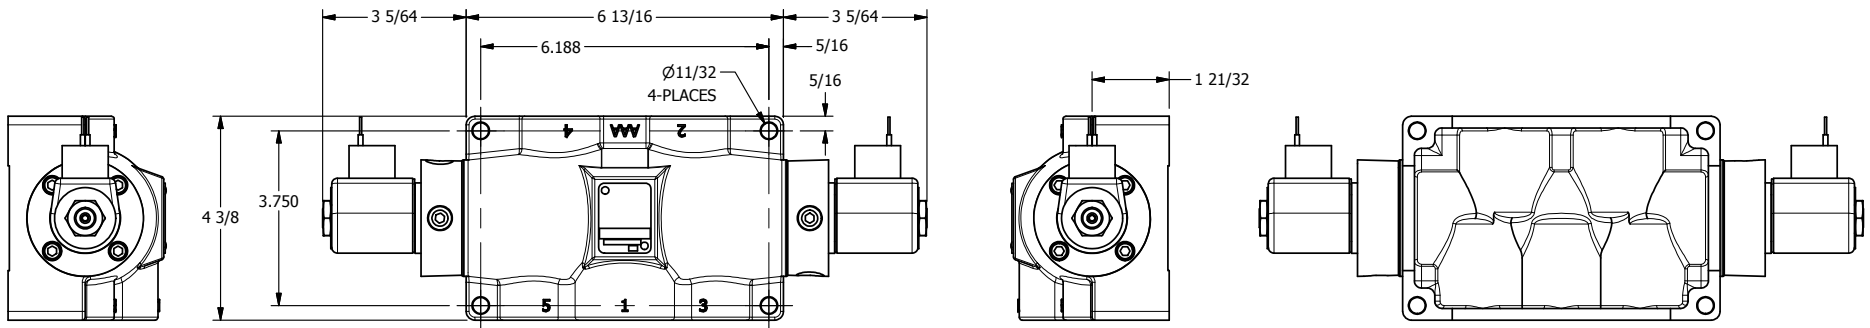

4

3

2

1

**AAA**  
PRODUCTS  
INTERNATIONAL

**AAA PRODUCTS  
INTERNATIONAL**  
7114 Harry Hines Blvd  
Dallas, TX 75235

TITLE: 3/4" SIDE PORT, DBL SOL, 3 POS,  
SPR CTR, SOL RTRN, CLSD CTR SPL,  
CLASSIC SOL

PART NO.:  
**DIM\_SY6**

THE INFORMATION CONTAINED WITHIN THIS DOCUMENT IS PROPRIETARY TO AAA PRODUCTS AND MAY NOT BE DISCLOSED WITHOUT PRIOR WRITTEN CONSENT

4

3

2

1

B

B