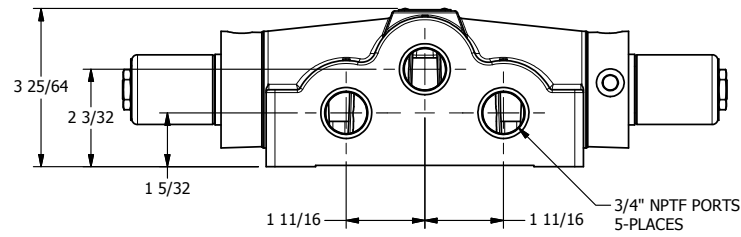

4

3

2

1

**AAA**  
PRODUCTS  
INTERNATIONAL

**AAA PRODUCTS  
INTERNATIONAL**  
7114 Harry Hines Blvd  
Dallas, TX 75235

TITLE: 3/4" SIDE PORT, DBL SOL, 3 POS,  
SPR CTR, SOL RTRN, CLSD CTR SPL,  
CLASSIC SOL

PART NO.:  
**DIM\_SY6**

THE INFORMATION CONTAINED WITHIN THIS DOCUMENT IS PROPRIETARY TO AAA PRODUCTS AND MAY NOT BE DISCLOSED WITHOUT PRIOR WRITTEN CONSENT

4

3

2

1

B

B