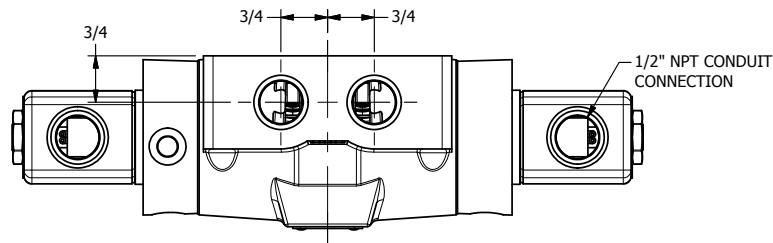

4

3

2

1

**AAA**  
PRODUCTS  
INTERNATIONAL

**AAA PRODUCTS  
INTERNATIONAL**  
7114 Harry Hines Blvd  
Dallas, TX 75235

TITLE 1/2" SIDE PORT, DBL SOL, 3 POS,  
SPR CTR, SOL RTRN, CLSD CTR SPL,  
CLASSIC SOL, EXT PILOT

DRAWING NO.:  
DIM\_SY4Z

THE INFORMATION CONTAINED WITHIN THIS DOCUMENT IS PROPRIETARY TO AAA PRODUCTS AND MAY NOT BE DISCLOSED WITHOUT PRIOR WRITTEN CONSENT

4

3

2

1

B

B