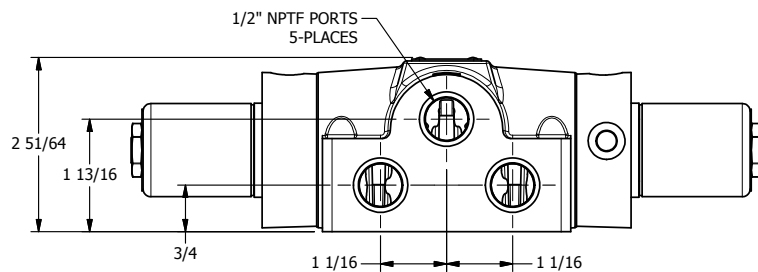

4

3

2

1

**AAA**  
PRODUCTS  
INTERNATIONAL

**AAA PRODUCTS  
INTERNATIONAL**  
7114 Harry Hines Blvd  
Dallas, TX 75235

TITLE 1/2" SIDE PORT, DBL SOL, 3 POS,  
SPR CTR, SOL RTRN, CLSD CTR SPL,  
CLASSIC SOL, EXT PILOT

DRAWING NO.:  
DIM\_SY4Z

THE INFORMATION CONTAINED WITHIN THIS DOCUMENT IS PROPRIETARY TO AAA PRODUCTS AND MAY NOT BE DISCLOSED WITHOUT PRIOR WRITTEN CONSENT

4

3

2

1

B

B