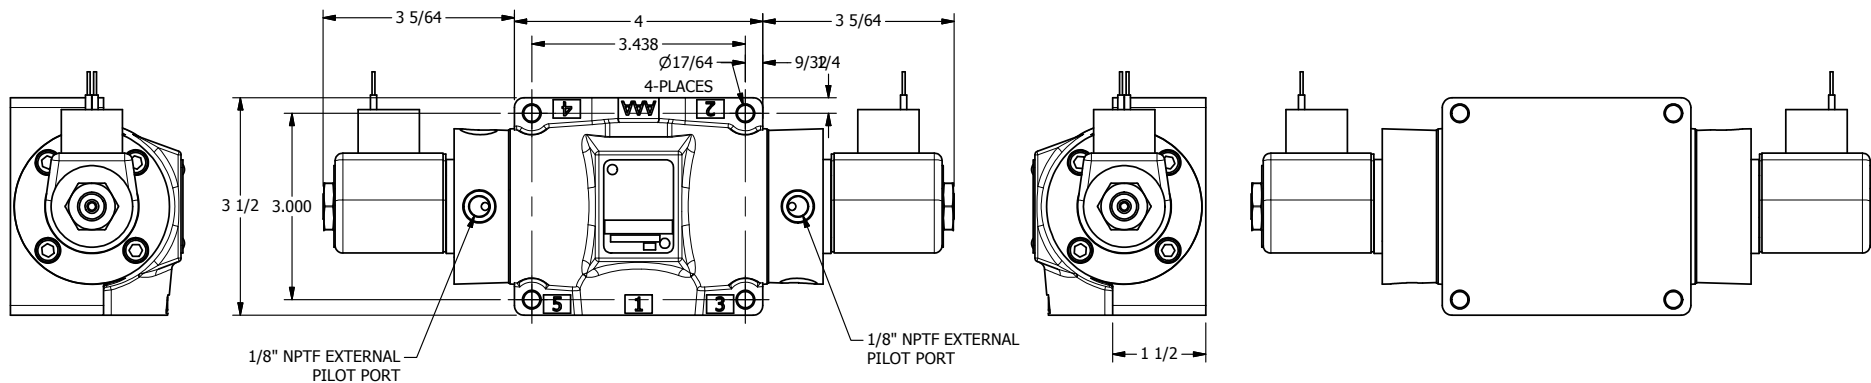

4

3

2

1

**AAA**  
PRODUCTS  
INTERNATIONAL

**AAA PRODUCTS  
INTERNATIONAL**  
7114 Harry Hines Blvd  
Dallas, TX 75235

TITLE 1/2" SIDE PORT, DBL SOL, 3 POS,  
SPR CTR, SOL RTRN, CLSD CTR SPL,  
CLASSIC SOL, EXT PILOT