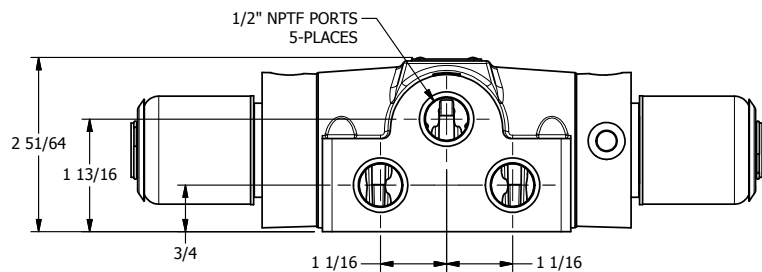

4

3

2

1

AAA
PRODUCTS
INTERNATIONAL

**AAA PRODUCTS
INTERNATIONAL**
7114 Harry Hines Blvd
Dallas, TX 75235

TITLE 1/2" SIDE PORT, DBL SOL, 3 POS,
SPR CTR, SOL RTRN, CLSD CTR SPL,
EXPL PROOF, EXT PILOT

DRAWING NO.:
DIM_SY4XZ