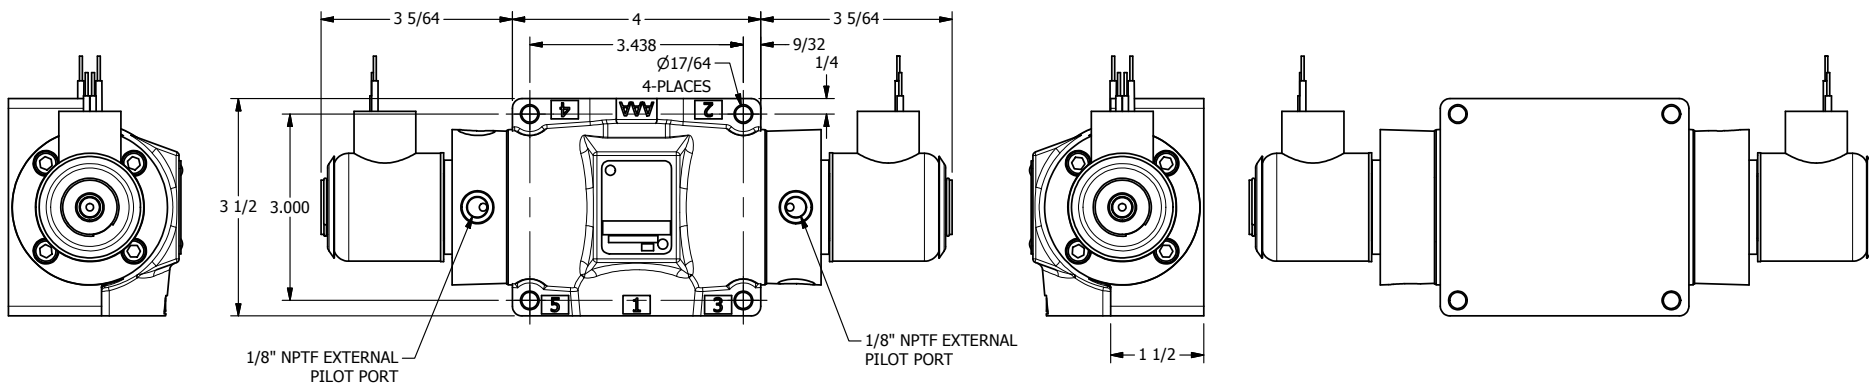

4

3

2

1

AAA
PRODUCTS
INTERNATIONAL

**AAA PRODUCTS
INTERNATIONAL**
7114 Harry Hines Blvd
Dallas, TX 75235

TITLE 1/2" SIDE PORT, DBL SOL, 3 POS,
SPR CTR, SOL RTRN, CLSD CTR SPL,
EXPL PROOF, EXT PILOT

DRAWING NO.:
DIM_SY4XZ