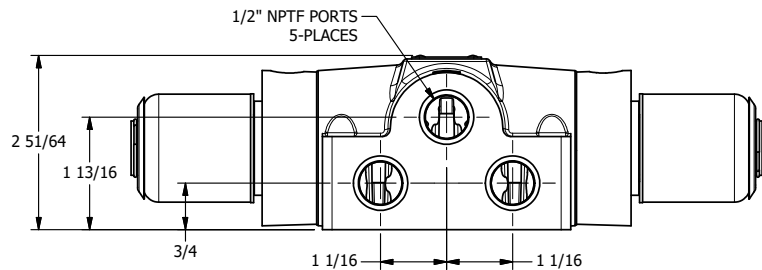

4

3

2

1

AAA
PRODUCTS
INTERNATIONAL

**AAA PRODUCTS
INTERNATIONAL**
7114 Harry Hines Blvd
Dallas, TX 75235

TITLE 1/2" SIDE PORT, DBL SOL, 3 POS,
SPR CTR, SOL SHFT, CLSD CTR SPL,
EXPL PROOF, LCKNG OVRD, EXT PILOT

DRAWING NO.:
DIM_SY4XOZ

4

3

2

1

THE INFORMATION CONTAINED WITHIN THIS DOCUMENT IS PROPRIETARY TO AAA PRODUCTS AND MAY NOT BE DISCLOSED WITHOUT PRIOR WRITTEN CONSENT