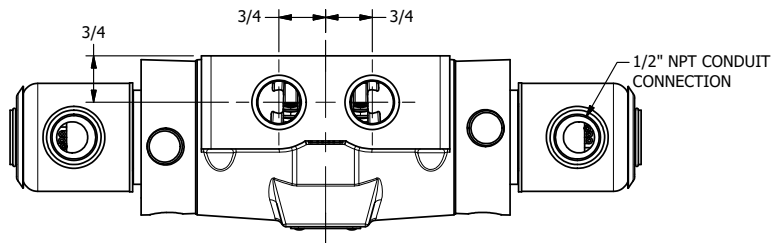

4

3

2

1

AAA
PRODUCTS
INTERNATIONAL

**AAA PRODUCTS
INTERNATIONAL**
7114 Harry Hines Blvd
Dallas, TX 75235

TITLE 1/2" SIDE PORT, DBL SOL, 3 POS,
SPR CTR, SOL SHFT, CLSD CTR SPL,
EXPL PROOF, LCKNG OVRD, EXT PILOT

DRAWING NO.:
DIM_SY4XOZ

4

3

2

1

THE INFORMATION CONTAINED WITHIN THIS DOCUMENT IS PROPRIETARY TO AAA PRODUCTS AND MAY NOT BE DISCLOSED WITHOUT PRIOR WRITTEN CONSENT