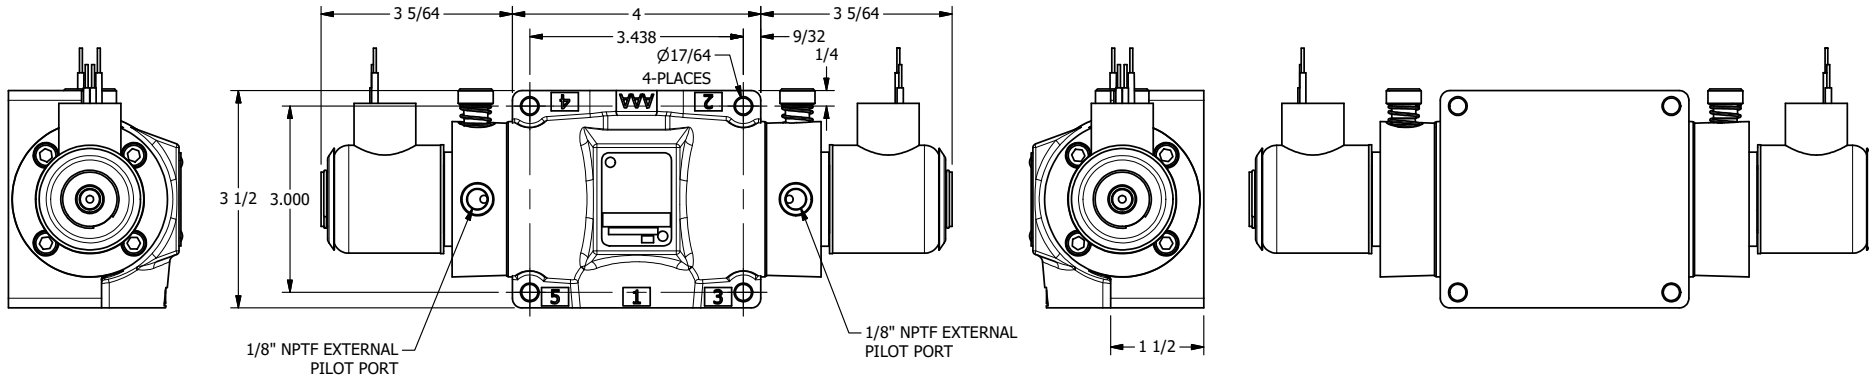

4

3

2

1

AAA
PRODUCTS
INTERNATIONAL

**AAA PRODUCTS
INTERNATIONAL**
7114 Harry Hines Blvd
Dallas, TX 75235

TITLE 1/2" SIDE PORT, DBL SOL, 3 POS,
SPR CTR, SOL SHFT, CLSD CTR SPL,
EXPL PROOF, LCKNG OVRD, EXT PILOT

DRAWING NO.:
DIM_SY4XOZ

4

3

2

1

THE INFORMATION CONTAINED WITHIN THIS DOCUMENT IS PROPRIETARY TO AAA PRODUCTS AND MAY NOT BE DISCLOSED WITHOUT PRIOR WRITTEN CONSENT