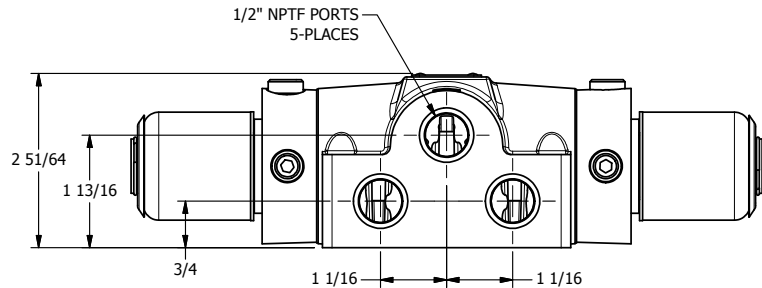

4

3

2

1

AAA
PRODUCTS
INTERNATIONAL

**AAA PRODUCTS
INTERNATIONAL**
7114 Harry Hines Blvd
Dallas, TX 75235

TITLE 1/2" SIDE PORT, DBL SOL, 3 POS,
SPR CTR, SOL RTRN, CLSD CTR SPL,
EXPL PROOF, PUSH OVRD

DRAWING NO.:
DIM_SY4XOP