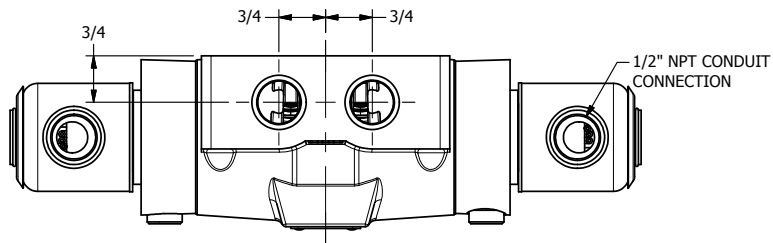

4

3

2

1

AAA
PRODUCTS
INTERNATIONAL

**AAA PRODUCTS
INTERNATIONAL**
7114 Harry Hines Blvd
Dallas, TX 75235

TITLE 1/2" SIDE PORT, DBL SOL, 3 POS,
SPR CTR, SOL RTRN, CLSD CTR SPL,
EXPL PROOF, PUSH OVRD

DRAWING NO.:
DIM_SY4XOP