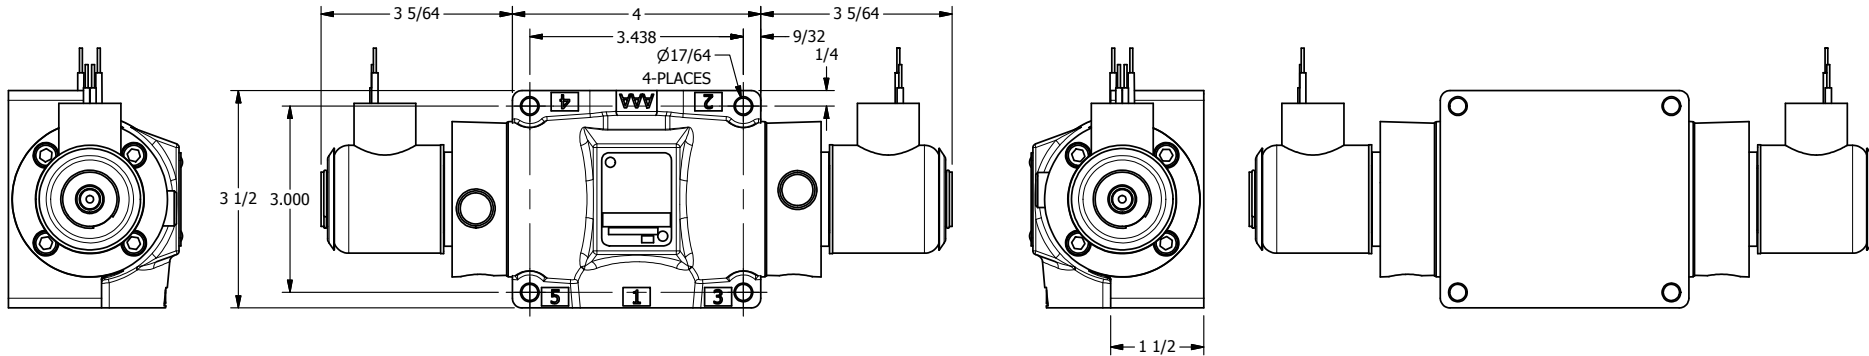

4

3

2

1

AAA
PRODUCTS
INTERNATIONAL

**AAA PRODUCTS
INTERNATIONAL**
7114 Harry Hines Blvd
Dallas, TX 75235

TITLE 1/2" SIDE PORT, DBL SOL, 3 POS,
SPR CTR, SOL RTRN, CLSD CTR SPL,
EXPL PROOF, PUSH OVRD

DRAWING NO.:
DIM_SY4XOP