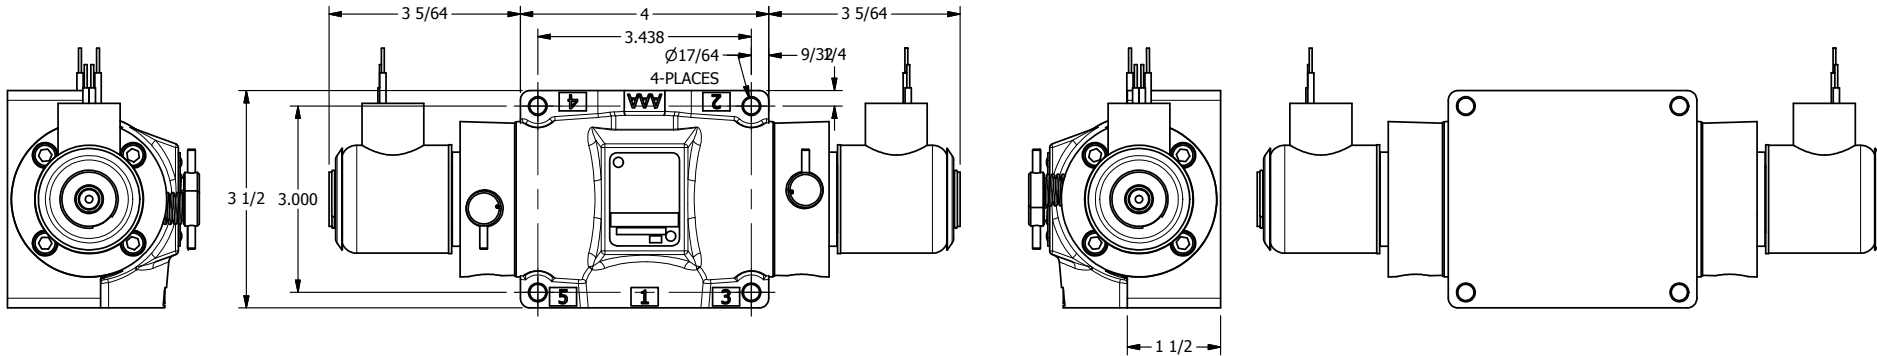

4

3

2

1

AAA
PRODUCTS
INTERNATIONAL

**AAA PRODUCTS
INTERNATIONAL**
7114 Harry Hines Blvd
Dallas, TX 75235

TITLE 1/2" SIDE PORT, DBL SOL, 3 POS,
SPR CTR, SOL RTRN, CLSD CTR SPL,
EXPL PROOF, NON-LCKNG OVRD

DRAWING NO.:
DIM_SY4XON