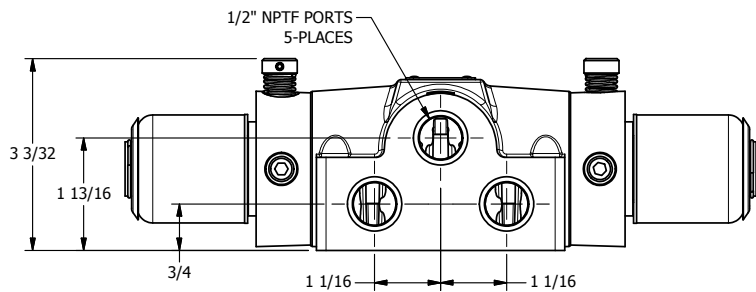

4

3

2

1

AAA
PRODUCTS
INTERNATIONAL

**AAA PRODUCTS
INTERNATIONAL**
7114 Harry Hines Blvd
Dallas, TX 75235

TITLE 1/2" SIDE PORT, DBL SOL, 3 POS,
SPR CTR, SOL RTRN, CLSD CTR SPL,
EXPL PROOF, NON-LCKNG OVRD

DRAWING NO.:
DIM_SY4XON