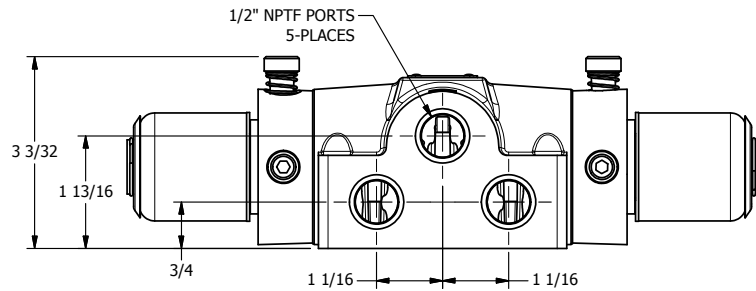

4

3

2

1

**AAA**  
PRODUCTS  
INTERNATIONAL

**AAA PRODUCTS  
INTERNATIONAL**  
7114 Harry Hines Blvd  
Dallas, TX 75235

TITLE 1/2" SIDE PORT, DBL SOL, 3 POS,  
SPR CTR, SOL RTRN, CLSD CTR SPL,  
EXPL PROOF, LCKNG OVRD

DRAWING NO.:  
DIM\_SY4XO

THE INFORMATION CONTAINED WITHIN THIS DOCUMENT IS PROPRIETARY TO AAA PRODUCTS AND MAY NOT BE DISCLOSED WITHOUT PRIOR WRITTEN CONSENT

4

3

2

1

B

B