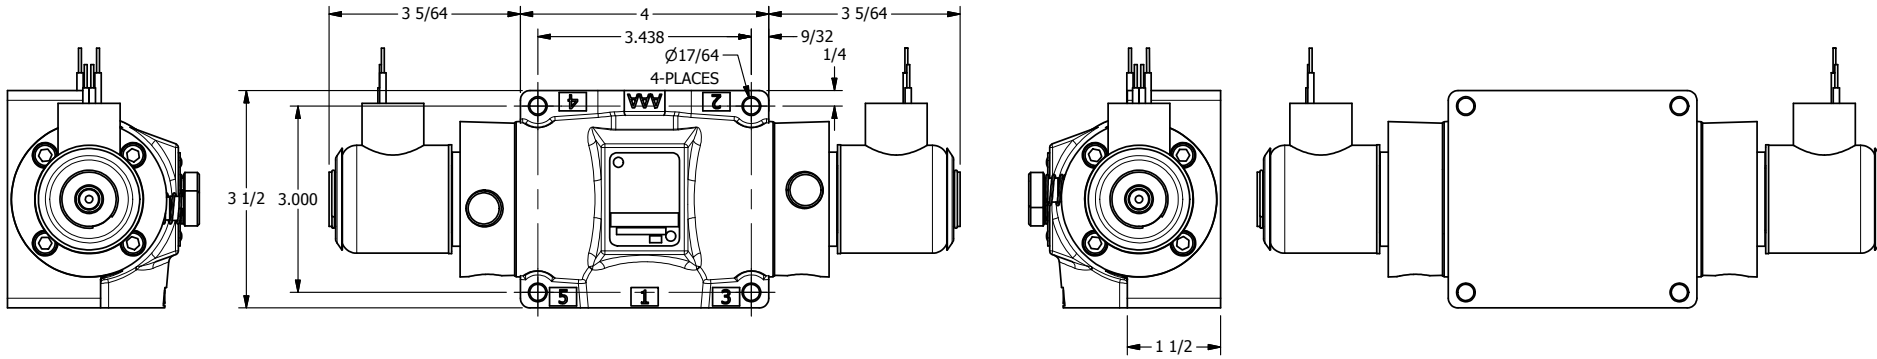

4

3

2

1

**AAA**  
PRODUCTS  
INTERNATIONAL

**AAA PRODUCTS  
INTERNATIONAL**  
7114 Harry Hines Blvd  
Dallas, TX 75235

TITLE 1/2" SIDE PORT, DBL SOL, 3 POS,  
SPR CTR, SOL RTRN, CLSD CTR SPL,  
EXPL PROOF, LCKNG OVRD