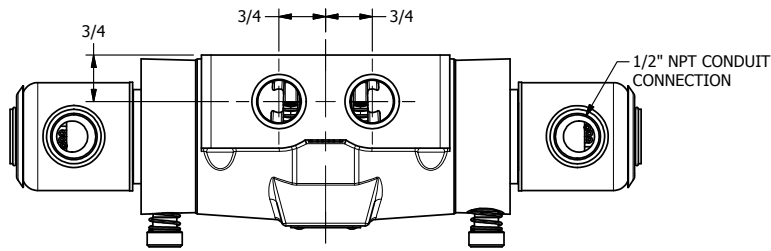

4

3

2

1

**AAA**  
PRODUCTS  
INTERNATIONAL

**AAA PRODUCTS  
INTERNATIONAL**  
7114 Harry Hines Blvd  
Dallas, TX 75235

TITLE 1/2" SIDE PORT, DBL SOL, 3 POS,  
SPR CTR, SOL RTRN, CLSD CTR SPL,  
EXPL PROOF, LCKNG OVRD

DRAWING NO.:  
DIM\_SY4XO

THE INFORMATION CONTAINED WITHIN THIS DOCUMENT IS PROPRIETARY TO AAA PRODUCTS AND MAY NOT BE DISCLOSED WITHOUT PRIOR WRITTEN CONSENT

4

3

2

1

B

B