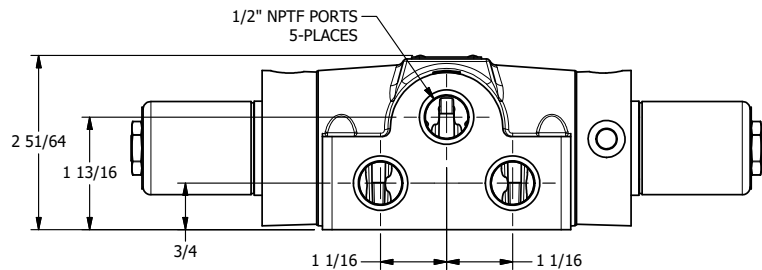

4

3

2

1

**AAA**  
PRODUCTS  
INTERNATIONAL

**AAA PRODUCTS  
INTERNATIONAL**  
7114 Harry Hines Blvd  
Dallas, TX 75235

TITLE 1/2" SIDE PORT, DBL SOL, 3 POS,  
SPR CTR, SOL RTRN, CLSD CTR SPL,  
CLASSIC SOL, TAPPED VENT, EXT PILOT

DRAWING NO.:  
DIM\_SY4TZ

THE INFORMATION CONTAINED WITHIN THIS DOCUMENT IS PROPRIETARY TO AAA PRODUCTS AND MAY NOT BE DISCLOSED WITHOUT PRIOR WRITTEN CONSENT

4

3

2

1