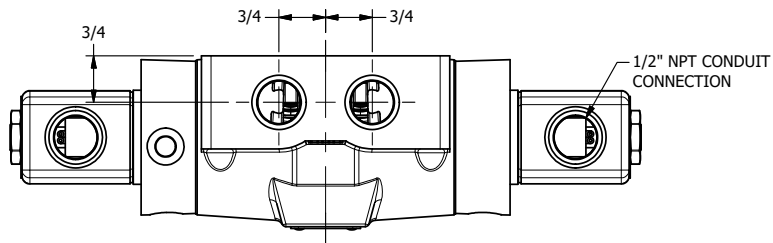

4

3

2

1

**AAA**  
PRODUCTS  
INTERNATIONAL

**AAA PRODUCTS  
INTERNATIONAL**  
7114 Harry Hines Blvd  
Dallas, TX 75235

TITLE 1/2" SIDE PORT, DBL SOL, 3 POS,  
SPR CTR, SOL RTRN, CLSD CTR SPL,  
CLASSIC SOL, TAPPED VENT, EXT PILOT

DRAWING NO.:  
DIM\_SY4TZ

THE INFORMATION CONTAINED WITHIN THIS DOCUMENT IS PROPRIETARY TO AAA PRODUCTS AND MAY NOT BE DISCLOSED WITHOUT PRIOR WRITTEN CONSENT

4

3

2

1