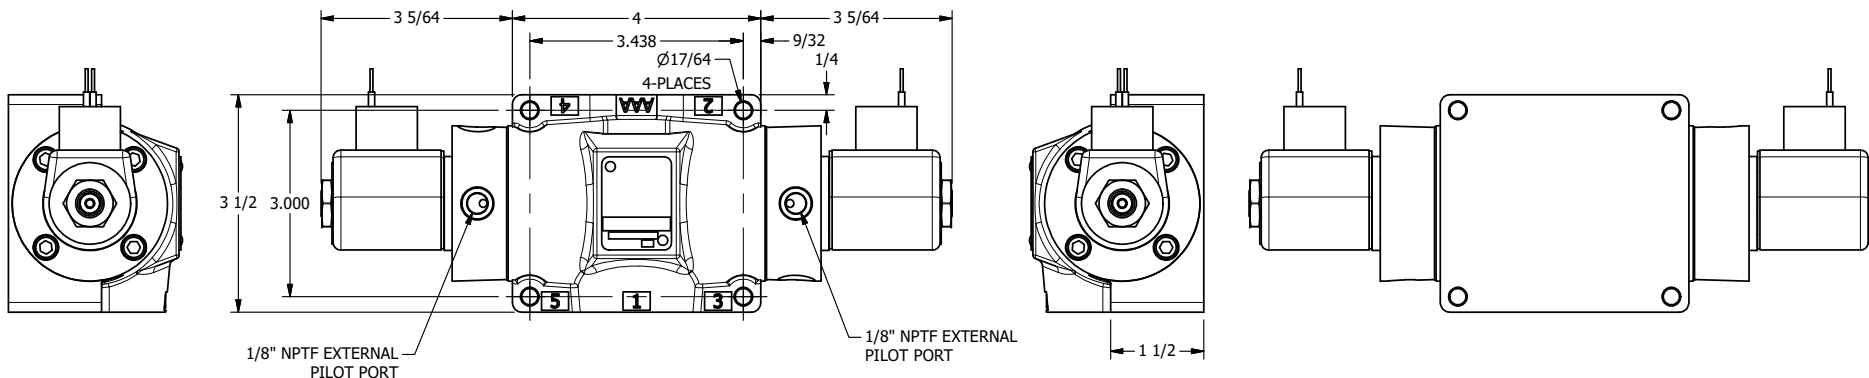

4

3

2

1

**AAA**  
PRODUCTS  
INTERNATIONAL

**AAA PRODUCTS  
INTERNATIONAL**  
7114 Harry Hines Blvd  
Dallas, TX 75235

TITLE 1/2" SIDE PORT, DBL SOL, 3 POS,  
SPR CTR, SOL RTRN, CLSD CTR SPL,  
CLASSIC SOL, TAPPED VENT, EXT PILOT

DRAWING NO.:  
DIM\_SY4TZ

THE INFORMATION CONTAINED WITHIN THIS DOCUMENT IS PROPRIETARY TO AAA PRODUCTS AND MAY NOT BE DISCLOSED WITHOUT PRIOR WRITTEN CONSENT

4

3

2

1