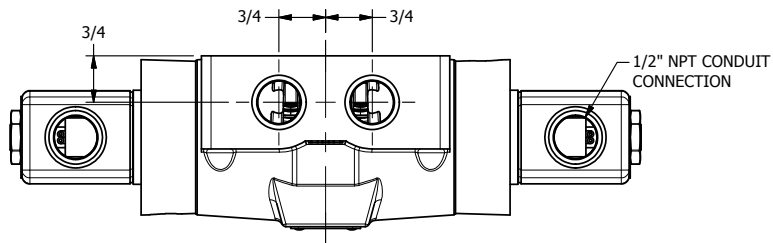

4

3

2

1

AAA
PRODUCTS
INTERNATIONAL

**AAA PRODUCTS
INTERNATIONAL**
7114 Harry Hines Blvd
Dallas, TX 75235

TITLE 1/2" SIDE PORT, DBL SOL, 3 POS,
SPR CTR, SOL RTRN, CLSD CTR SPL,
CLASSIC SOL, TAPPED VENT

DRAWING NO.:
DIM_SY4T