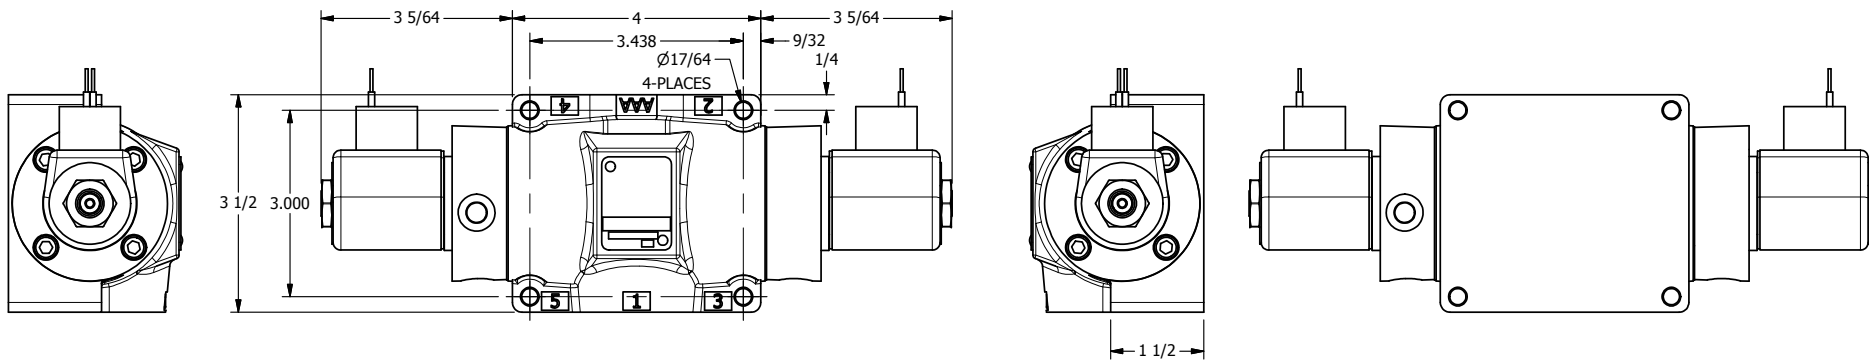

4

3

2

1

AAA
PRODUCTS
INTERNATIONAL

**AAA PRODUCTS
INTERNATIONAL**
7114 Harry Hines Blvd
Dallas, TX 75235

TITLE 1/2" SIDE PORT, DBL SOL, 3 POS,
SPR CTR, SOL RTRN, CLSD CTR SPL,
CLASSIC SOL, TAPPED VENT

DRAWING NO.:
DIM_SY4T