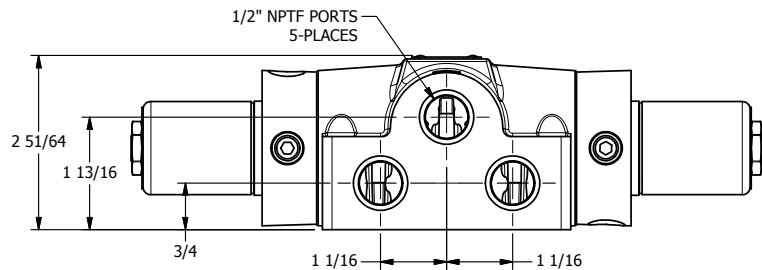

4

3

2

1

AAA
PRODUCTS
INTERNATIONAL

**AAA PRODUCTS
INTERNATIONAL**
7114 Harry Hines Blvd
Dallas, TX 75235

TITLE 1/2" SIDE PORT, DBL SOL, 3 POS,
SPR CTR, SOL RTRN, CLSD CTR SPL,
CLASSIC SOL, TAPPED VENT

DRAWING NO.:
DIM_SY4T