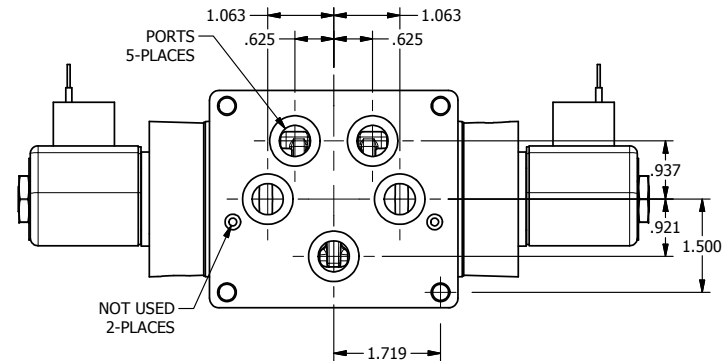

4

3

2

1

B

B

A

A

A

A

4

3

2

1

AAA
PRODUCTS
INTERNATIONAL

AAA PRODUCTS INTERNATIONAL
7114 Harry Hines Blvd
Dallas, TX 75235

TITLE: 1/2" SUBPLATE, DBL SOL, 3 POS,
SPR CTR, SOL RTRN, CLSD CTR SPL,
CLASSIC SOL, EXT PILOT

DRAWING NO.:
DIM_SY4PZ

THE INFORMATION CONTAINED WITHIN THIS DOCUMENT IS PROPRIETARY TO AAA PRODUCTS AND MAY NOT BE DISCLOSED WITHOUT PRIOR WRITTEN CONSENT