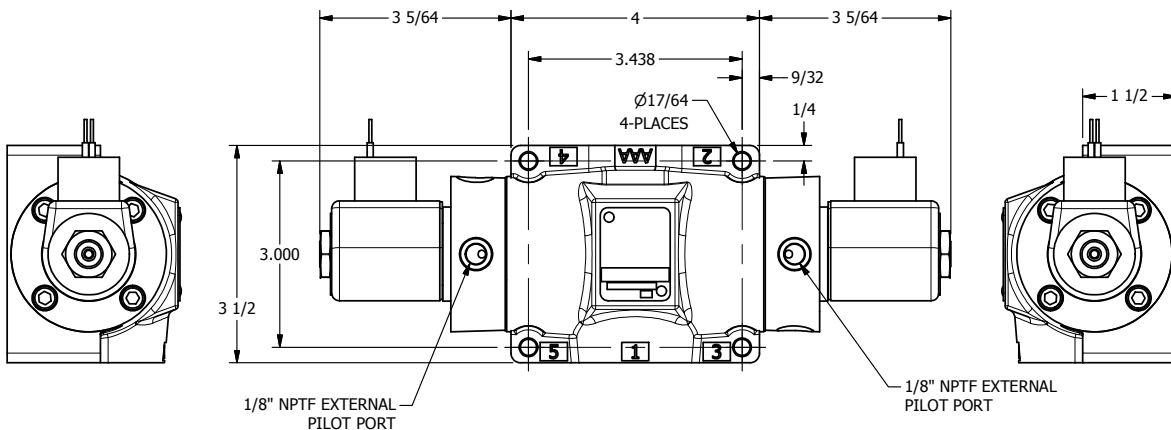

4

3

2

1

B

B

A

A

A

A

4

3

2

1

AAA
PRODUCTS
INTERNATIONAL

AAA PRODUCTS INTERNATIONAL
7114 Harry Hines Blvd
Dallas, TX 75235

TITLE: 1/2" SUBPLATE, DBL SOL, 3 POS,
SPR CTR, SOL RTRN, CLSD CTR SPL,
CLASSIC SOL, EXT PILOT

DRAWING NO.:
DIM_SY4PZ

THE INFORMATION CONTAINED WITHIN THIS DOCUMENT IS PROPRIETARY TO AAA PRODUCTS AND MAY NOT BE DISCLOSED WITHOUT PRIOR WRITTEN CONSENT