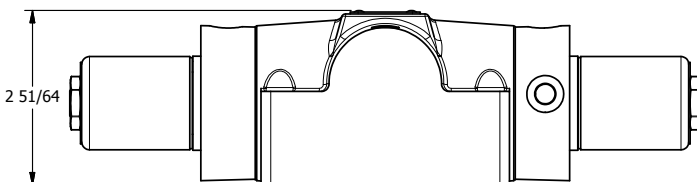

4

3

2

1

B

B

A

A

A

A

4

3

2

1

AAA
PRODUCTS
INTERNATIONAL

AAA PRODUCTS INTERNATIONAL
7114 Harry Hines Blvd
Dallas, TX 75235

TITLE: 1/2" SUBPLATE, DBL SOL, 3 POS,
SPR CTR, SOL RTRN, CLSD CTR SPL,
CLASSIC SOL, EXT PILOT

DRAWING NO.:
DIM_SY4PZ

THE INFORMATION CONTAINED WITHIN THIS DOCUMENT IS PROPRIETARY TO AAA PRODUCTS AND MAY NOT BE DISCLOSED WITHOUT PRIOR WRITTEN CONSENT