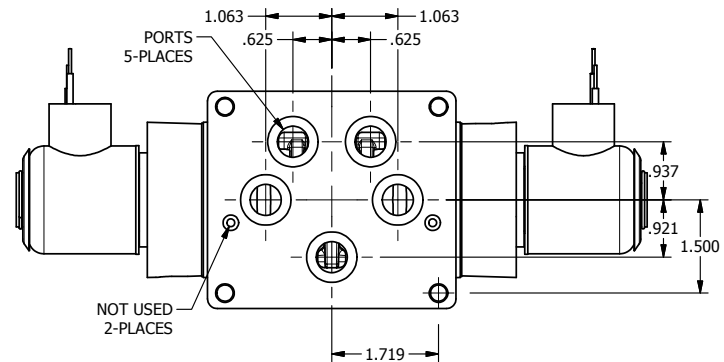

4

3

2

1

AAA
PRODUCTS
INTERNATIONAL

**AAA PRODUCTS
INTERNATIONAL**
7114 Harry Hines Blvd
Dallas, TX 75235

TITLE: 1/2" SUBPLATE, DBL SOL, 3 POS,
SPR CTR, SOL RTRN, CLSD CTR SPL,
EXPL PROOF, EXT PILOT

DRAWING NO.:
DIM_SY4PXZ