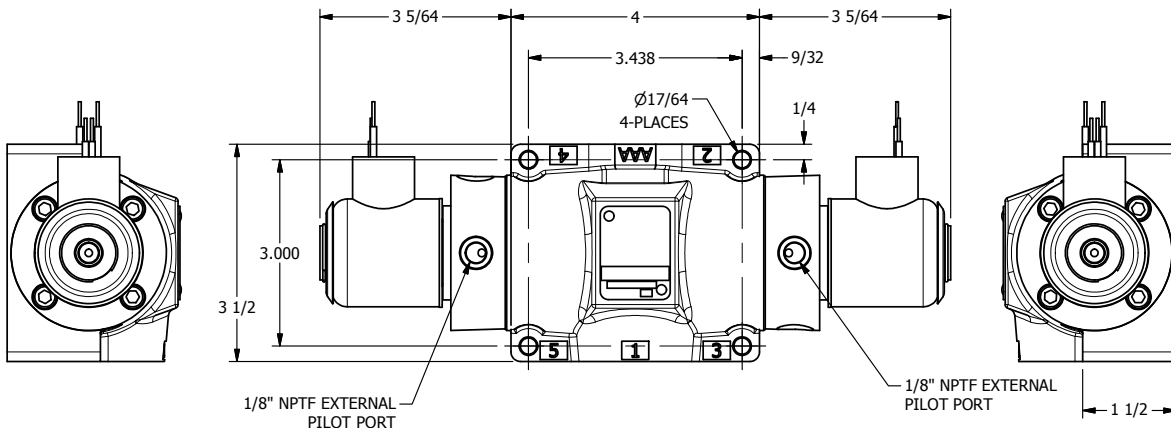

4

3

2

1

AAA
PRODUCTS
INTERNATIONAL

**AAA PRODUCTS
INTERNATIONAL**
7114 Harry Hines Blvd
Dallas, TX 75235

TITLE: 1/2" SUBPLATE, DBL SOL, 3 POS,
SPR CTR, SOL RTRN, CLSD CTR SPL,
EXPL PROOF, EXT PILOT

DRAWING NO.:
DIM_SY4PXZ