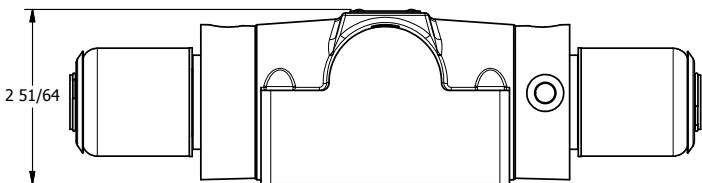

4

3

2

1

AAA
PRODUCTS
INTERNATIONAL

**AAA PRODUCTS
INTERNATIONAL**
7114 Harry Hines Blvd
Dallas, TX 75235

TITLE: 1/2" SUBPLATE, DBL SOL, 3 POS,
SPR CTR, SOL RTRN, CLSD CTR SPL,
EXPL PROOF, EXT PILOT

DRAWING NO.:
DIM_SY4PXZ