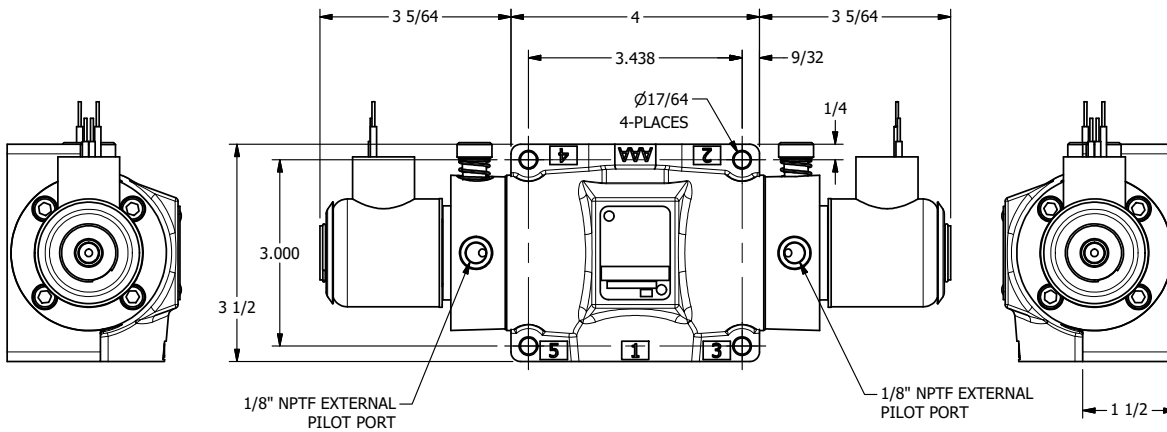

4

3

2

1

**AAA**  
PRODUCTS  
INTERNATIONAL

**AAA PRODUCTS INTERNATIONAL**  
7114 Harry Hines Blvd  
Dallas, TX 75235

TITLE: 1/2" SUBPLATE, DBL SOL, 3 POS,  
SPR CTR, SOL SHFT, CLSD CTR SPL,  
EXPL PROOF, LCKNG OVRD, EXT PILOT

DRAWING NO.:  
DIM\_SY4PX0Z

THE INFORMATION CONTAINED WITHIN THIS DOCUMENT IS PROPRIETARY TO AAA PRODUCTS AND MAY NOT BE DISCLOSED WITHOUT PRIOR WRITTEN CONSENT

4

3

2

1

B

B