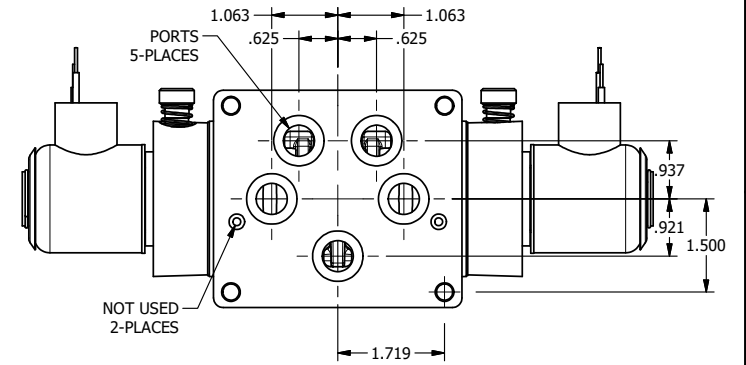

4

3

2

1

**AAA**  
PRODUCTS  
INTERNATIONAL

**AAA PRODUCTS INTERNATIONAL**  
7114 Harry Hines Blvd  
Dallas, TX 75235

TITLE: 1/2" SUBPLATE, DBL SOL, 3 POS,  
SPR CTR, SOL SHFT, CLSD CTR SPL,  
EXPL PROOF, LCKNG OVRD, EXT PILOT

DRAWING NO.:  
DIM\_SY4PX0Z

THE INFORMATION CONTAINED WITHIN THIS DOCUMENT IS PROPRIETARY TO AAA PRODUCTS AND MAY NOT BE DISCLOSED WITHOUT PRIOR WRITTEN CONSENT

4

3

2

1

B

B