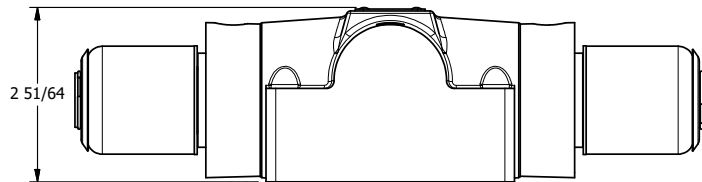

4

3

2

1

**AAA**  
PRODUCTS  
INTERNATIONAL

**AAA PRODUCTS INTERNATIONAL**  
7114 Harry Hines Blvd  
Dallas, TX 75235

TITLE: 1/2" SUBPLATE, DBL SOL, 3 POS,  
SPR CTR, SOL SHFT, CLSD CTR SPL,  
EXPL PROOF, LCKNG OVRD, EXT PILOT

DRAWING NO.:  
DIM\_SY4PX0Z

THE INFORMATION CONTAINED WITHIN THIS DOCUMENT IS PROPRIETARY TO AAA PRODUCTS AND MAY NOT BE DISCLOSED WITHOUT PRIOR WRITTEN CONSENT

4

3

2

1

B

B