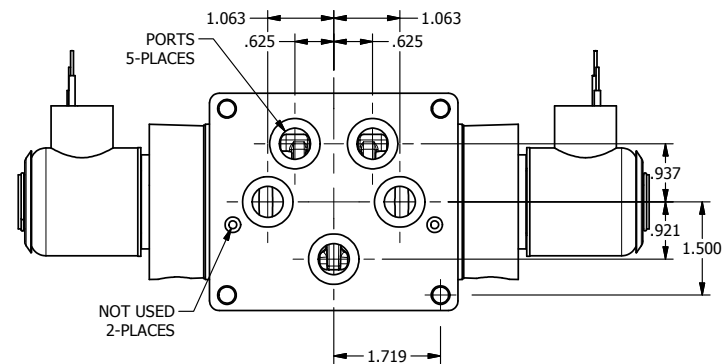

4

3

2

1

AAA
PRODUCTS
INTERNATIONAL

AAA PRODUCTS INTERNATIONAL
7114 Harry Hines Blvd
Dallas, TX 75235

TITLE: 1/2" SUBPLATE, DBL SOL, 3 POS,
SPR CTR, SOL RTRN, CLSD CTR SPL,
EXPL PROOF, PUSH OVRD

DRAWING NO.:
DIM_SY4PXOP