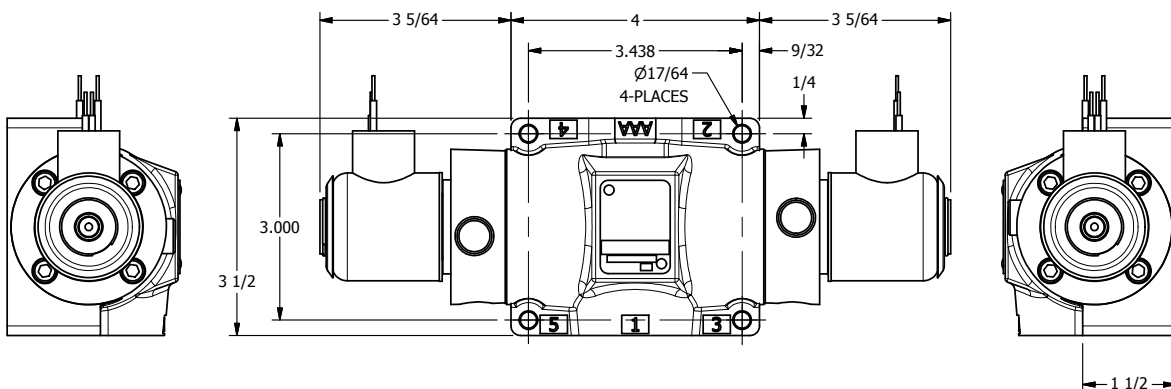

4

3

2

1

AAA
PRODUCTS
INTERNATIONAL

AAA PRODUCTS INTERNATIONAL
7114 Harry Hines Blvd
Dallas, TX 75235

TITLE: 1/2" SUBPLATE, DBL SOL, 3 POS,
SPR CTR, SOL RTRN, CLSD CTR SPL,
EXPL PROOF, PUSH OVRD

DRAWING NO.:
DIM_SY4PXOP