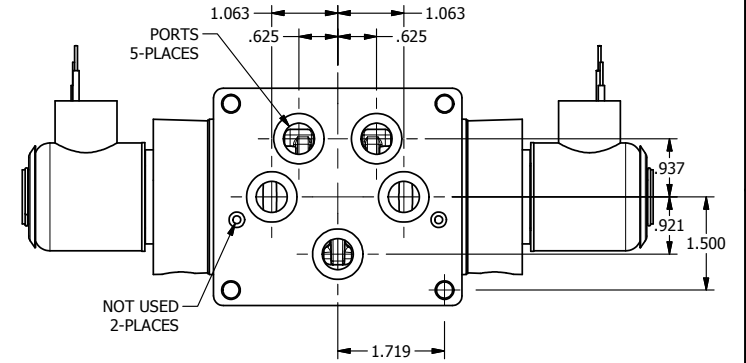

4

3

2

1

AAA
PRODUCTS
INTERNATIONAL

**AAA PRODUCTS
INTERNATIONAL**
7114 Harry Hines Blvd
Dallas, TX 75235

TITLE: 1/2" SUBPLATE, DBL SOL, 3 POS,
SPR CTR, SOL RTRN, CLSD CTR SPL,
EXPL PROOF, LCKNG OVRD

DRAWING NO.:
DIM_SY4PXO