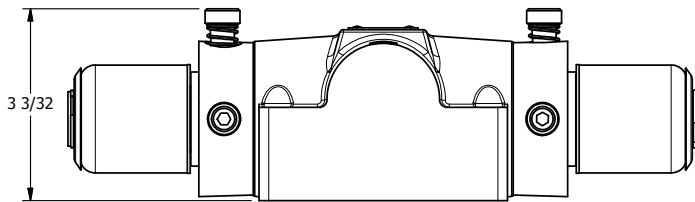

4

3

2

1

AAA
PRODUCTS
INTERNATIONAL

**AAA PRODUCTS
INTERNATIONAL**
7114 Harry Hines Blvd
Dallas, TX 75235

TITLE: 1/2" SUBPLATE, DBL SOL, 3 POS,
SPR CTR, SOL RTRN, CLSD CTR SPL,
EXPL PROOF, LCKNG OVRD

DRAWING NO.:
DIM_SY4PXO