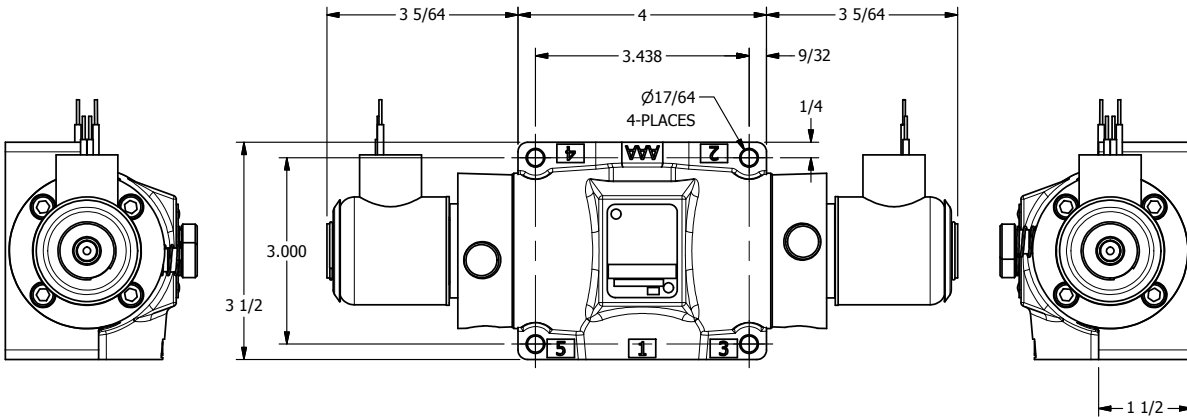

4

3

2

1

AAA
PRODUCTS
INTERNATIONAL

**AAA PRODUCTS
INTERNATIONAL**
7114 Harry Hines Blvd
Dallas, TX 75235

TITLE: 1/2" SUBPLATE, DBL SOL, 3 POS,
SPR CTR, SOL RTRN, CLSD CTR SPL,
EXPL PROOF, LCKNG OVRD

DRAWING NO.:
DIM_SY4PXO