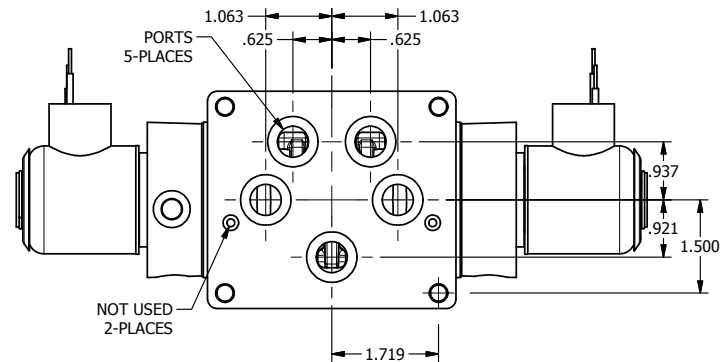

4

3

2

1

**AAA**  
PRODUCTS  
INTERNATIONAL

**AAA PRODUCTS  
INTERNATIONAL**  
7114 Harry Hines Blvd  
Dallas, TX 75235

TITLE: 1/2" SUBPLATE, DBL SOL, 3 POS,  
SPR CTR, SOL RTRN, CLSD CTR SPL,  
EXPL PROOF

DRAWING NO.:  
DIM\_SY4PX