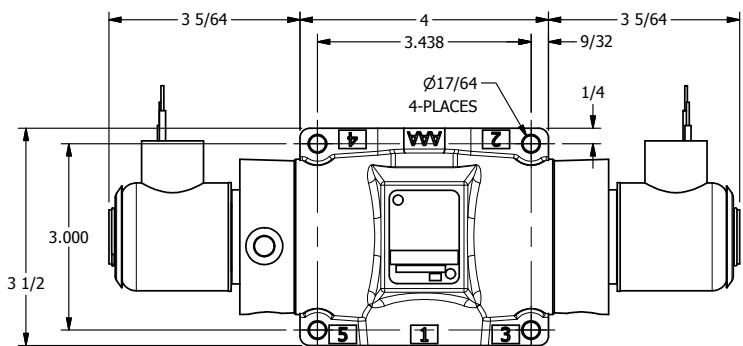

4

3

2

1

**AAA**  
PRODUCTS  
INTERNATIONAL

**AAA PRODUCTS  
INTERNATIONAL**  
7114 Harry Hines Blvd  
Dallas, TX 75235

TITLE: 1/2" SUBPLATE, DBL SOL, 3 POS,  
SPR CTR, SOL RTRN, CLSD CTR SPL,  
EXPL PROOF

DRAWING NO.:  
DIM\_SY4PX