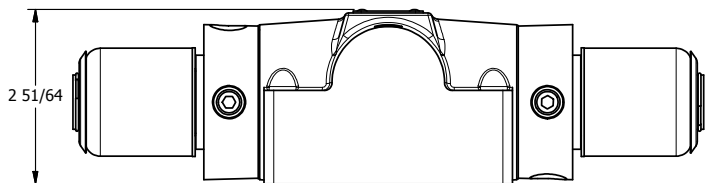

4

3

2

1

**AAA**  
PRODUCTS  
INTERNATIONAL

**AAA PRODUCTS  
INTERNATIONAL**  
7114 Harry Hines Blvd  
Dallas, TX 75235

TITLE: 1/2" SUBPLATE, DBL SOL, 3 POS,  
SPR CTR, SOL RTRN, CLSD CTR SPL,  
EXPL PROOF

DRAWING NO.:  
DIM\_SY4PX