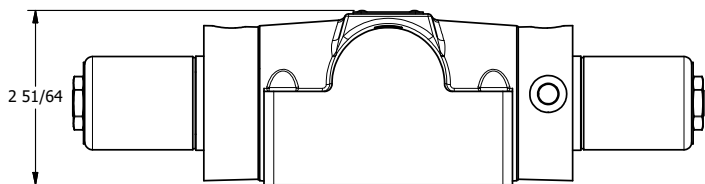

4

3

2

1

B

B

A

A

A

A

4

3

2

1

AAA
PRODUCTS
INTERNATIONAL

AAA PRODUCTS INTERNATIONAL
7114 Harry Hines Blvd
Dallas, TX 75235

TITLE: 1/2" SUBPLATE, DBL SOL, 3 POS,
SPR CTR, SOL RTRN, CLSD CTR SPL,
CLASSIC SOL, TAPPED VENT, EXT PILOT

DRAWING NO.:
DIM_SY4PTZ

THE INFORMATION CONTAINED WITHIN THIS DOCUMENT IS PROPRIETARY TO AAA PRODUCTS AND MAY NOT BE DISCLOSED WITHOUT PRIOR WRITTEN CONSENT