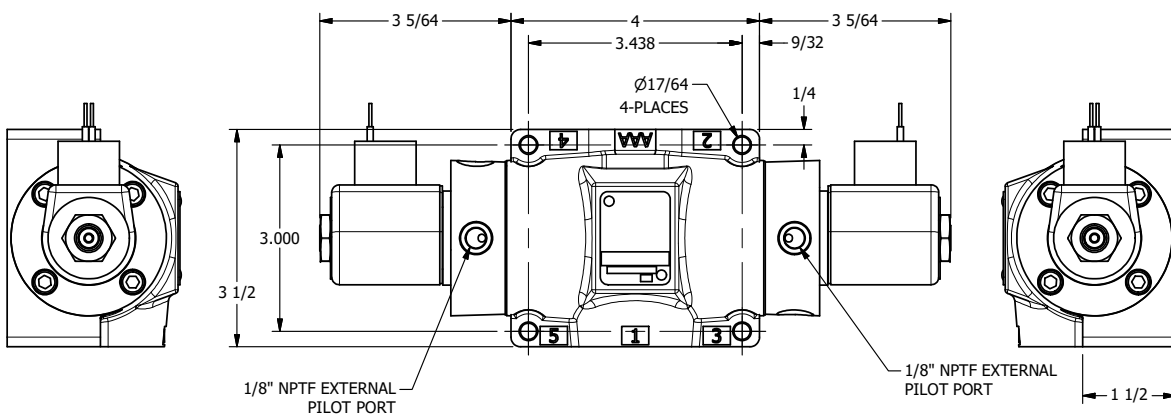

4

3

2

1

B

B

A

A

A

A

4

3

2

1

AAA
PRODUCTS
INTERNATIONAL

AAA PRODUCTS INTERNATIONAL
7114 Harry Hines Blvd
Dallas, TX 75235

TITLE: 1/2" SUBPLATE, DBL SOL, 3 POS,
SPR CTR, SOL RTRN, CLSD CTR SPL,
CLASSIC SOL, TAPPED VENT, EXT PILOT

DRAWING NO.:
DIM_SY4PTZ

THE INFORMATION CONTAINED WITHIN THIS DOCUMENT IS PROPRIETARY TO AAA PRODUCTS AND MAY NOT BE DISCLOSED WITHOUT PRIOR WRITTEN CONSENT