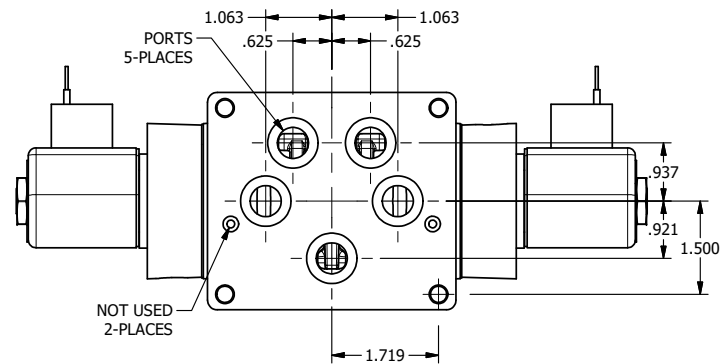

4

3

2

1

B

B

A

A

A

A

4

3

2

1

AAA
PRODUCTS
INTERNATIONAL

AAA PRODUCTS INTERNATIONAL
7114 Harry Hines Blvd
Dallas, TX 75235

TITLE: 1/2" SUBPLATE, DBL SOL, 3 POS,
SPR CTR, SOL RTRN, CLSD CTR SPL,
CLASSIC SOL, TAPPED VENT, EXT PILOT

DRAWING NO.:
DIM_SY4PTZ

THE INFORMATION CONTAINED WITHIN THIS DOCUMENT IS PROPRIETARY TO AAA PRODUCTS AND MAY NOT BE DISCLOSED WITHOUT PRIOR WRITTEN CONSENT