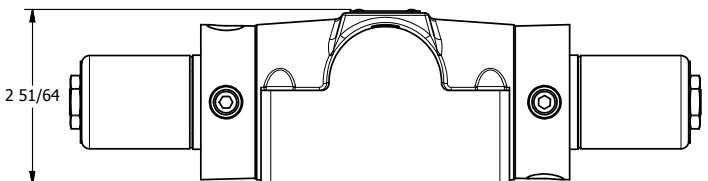

4

3

2

1

B

B

A

A

A

A

4

3

2

1

AAA
PRODUCTS
INTERNATIONAL

AAA PRODUCTS INTERNATIONAL
7114 Harry Hines Blvd
Dallas, TX 75235

TITLE: 1/2" SUBPLATE, DBL SOL, 3 POS,
SPR CTR, SOL RTRN, CLSD CTR SPL,
CLASSIC SOL, TAPPED VENT

DRAWING NO.:
DIM_SY4PT

THE INFORMATION CONTAINED WITHIN THIS DOCUMENT IS PROPRIETARY TO AAA PRODUCTS AND MAY NOT BE DISCLOSED WITHOUT PRIOR WRITTEN CONSENT