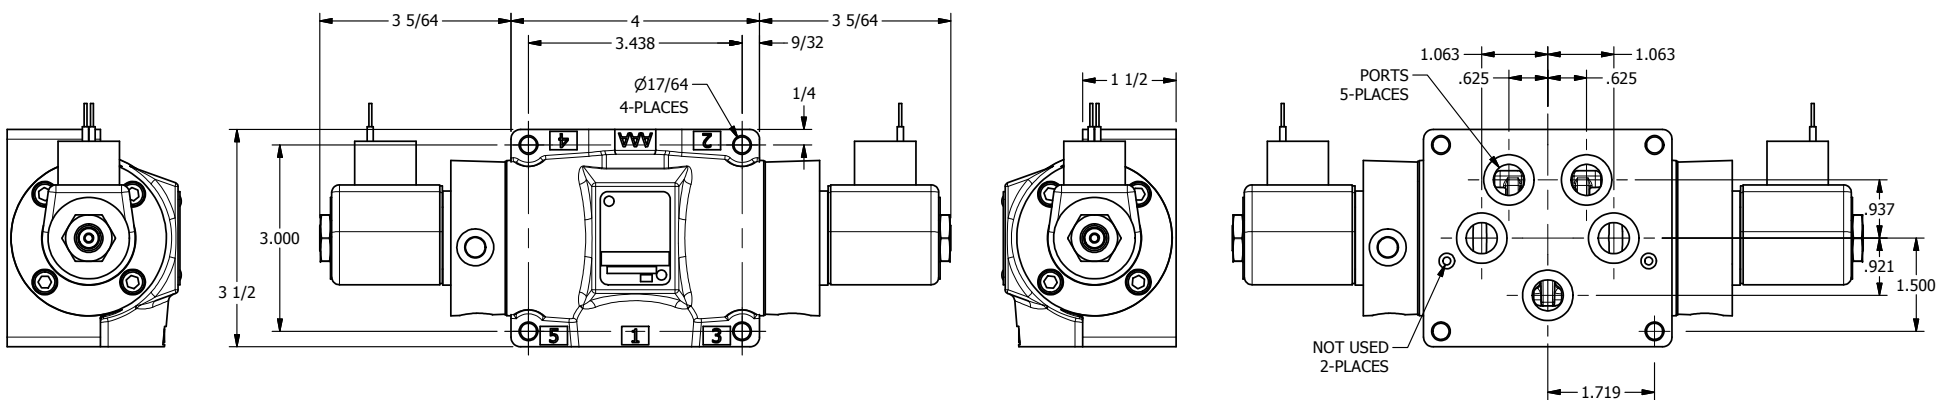

4

3

2

1

B

B

A

A

A

A

4

3

2

1

AAA
PRODUCTS
INTERNATIONAL

AAA PRODUCTS INTERNATIONAL
7114 Harry Hines Blvd
Dallas, TX 75235

TITLE: 1/2" SUBPLATE, DBL SOL, 3 POS,
SPR CTR, SOL RTRN, CLSD CTR SPL,
CLASSIC SOL, TAPPED VENT

DRAWING NO.:
DIM_SY4PT

THE INFORMATION CONTAINED WITHIN THIS DOCUMENT IS PROPRIETARY TO AAA PRODUCTS AND MAY NOT BE DISCLOSED WITHOUT PRIOR WRITTEN CONSENT