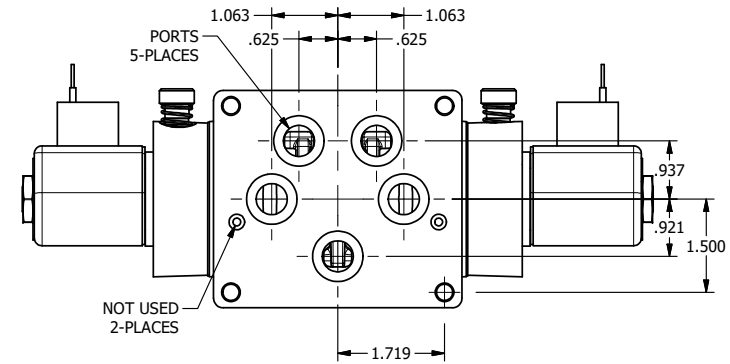

4

3

2

1

AAA
PRODUCTS
INTERNATIONAL

**AAA PRODUCTS
INTERNATIONAL**
7114 Harry Hines Blvd
Dallas, TX 75235

TITLE: 1/2" SUBPLATE, DBL SOL, 3 POS,
SPR CTR, SOL SHFT, CLSD CTR SPL,
CLASSIC SOL, LCKNG OVRD, EXT PILOT

DRAWING NO.:
DIM_SY4POZ

THE INFORMATION CONTAINED WITHIN THIS DOCUMENT IS PROPRIETARY TO AAA PRODUCTS AND MAY NOT BE DISCLOSED WITHOUT PRIOR WRITTEN CONSENT

4

3

2

1

B

B