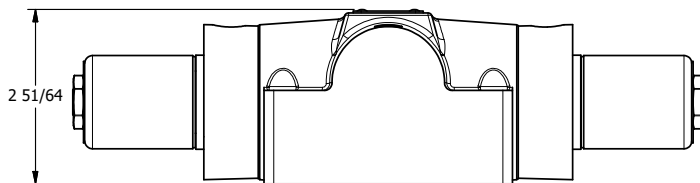

4

3

2

1

AAA
PRODUCTS
INTERNATIONAL

**AAA PRODUCTS
INTERNATIONAL**
7114 Harry Hines Blvd
Dallas, TX 75235

TITLE: 1/2" SUBPLATE, DBL SOL, 3 POS,
SPR CTR, SOL SHFT, CLSD CTR SPL,
CLASSIC SOL, LCKNG OVRD, EXT PILOT

DRAWING NO.:
DIM_SY4POZ

THE INFORMATION CONTAINED WITHIN THIS DOCUMENT IS PROPRIETARY TO AAA PRODUCTS AND MAY NOT BE DISCLOSED WITHOUT PRIOR WRITTEN CONSENT

4

3

2

1

B

B