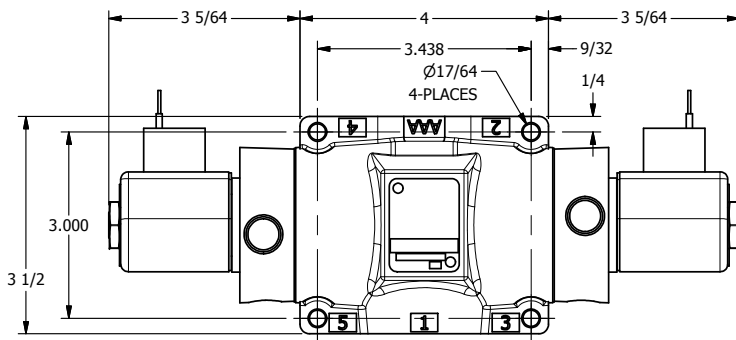

4

3

2

1

B

B

A

A

A

A

4

3

2

1

AAA
PRODUCTS
INTERNATIONAL

**AAA PRODUCTS
INTERNATIONAL**
7114 Harry Hines Blvd
Dallas, TX 75235

TITLE: 1/2" SUBPLATE, DBL SOL, 3 POS,
SPR CTR, SOL RTRN, CLSD CTR SPL,
CLASSIC SOL, PUSH OVRD

DRAWING NO.:
DIM_SY4POP

THE INFORMATION CONTAINED WITHIN THIS DOCUMENT IS PROPRIETARY TO AAA PRODUCTS AND MAY NOT BE DISCLOSED WITHOUT PRIOR WRITTEN CONSENT