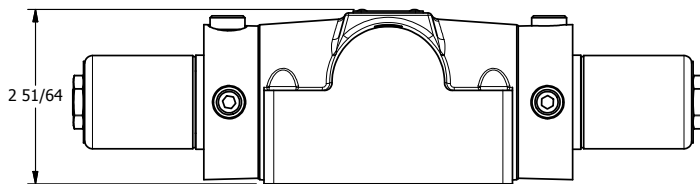

4

3

2

1

B

B

A

A

A

A

4

3

2

1

AAA
PRODUCTS
INTERNATIONAL

**AAA PRODUCTS
INTERNATIONAL**
7114 Harry Hines Blvd
Dallas, TX 75235

TITLE: 1/2" SUBPLATE, DBL SOL, 3 POS,
SPR CTR, SOL RTRN, CLSD CTR SPL,
CLASSIC SOL, PUSH OVRD

DRAWING NO.:
DIM_SY4POP

THE INFORMATION CONTAINED WITHIN THIS DOCUMENT IS PROPRIETARY TO AAA PRODUCTS AND MAY NOT BE DISCLOSED WITHOUT PRIOR WRITTEN CONSENT