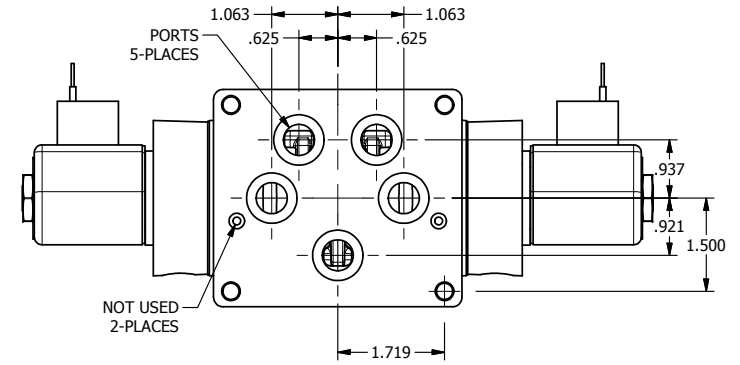

4

3

2

1

B

B

A

A

A

A

4

3

2

1

AAA
PRODUCTS
INTERNATIONAL

**AAA PRODUCTS
INTERNATIONAL**
7114 Harry Hines Blvd
Dallas, TX 75235

TITLE: 1/2" SUBPLATE, DBL SOL, 3 POS,
SPR CTR, SOL RTRN, CLSD CTR SPL,
CLASSIC SOL, PUSH OVRD

DRAWING NO.:
DIM_SY4POP

THE INFORMATION CONTAINED WITHIN THIS DOCUMENT IS PROPRIETARY TO AAA PRODUCTS AND MAY NOT BE DISCLOSED WITHOUT PRIOR WRITTEN CONSENT