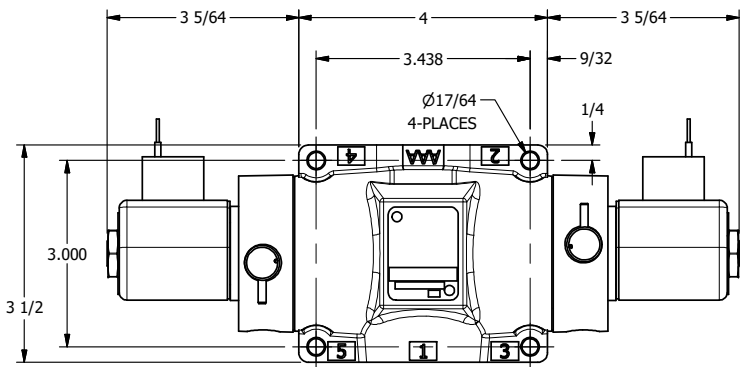

4

3

2

1

1/8" NPTF TAPPED VENT 2-PLACES

1 1/2

AAA
PRODUCTS
INTERNATIONAL

AAA PRODUCTS INTERNATIONAL
7114 Harry Hines Blvd
Dallas, TX 75235

TITLE: 1/2" SUBPLATE, DBL SOL, 3 POS,
CLSD SPR CTR, CLASSIC,
NON-LCKNG OVRD, TPD VENT

DRAWING NO.:
DIM_SY4PONT

THE INFORMATION CONTAINED WITHIN THIS DOCUMENT IS PROPRIETARY TO AAA PRODUCTS AND MAY NOT BE DISCLOSED WITHOUT PRIOR WRITTEN CONSENT