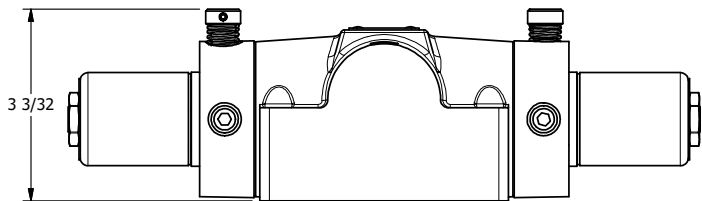

4

3

2

1

1/8" NPTF TAPPED VENT 2-PLACES

1 1/2

AAA
PRODUCTS
INTERNATIONAL

AAA PRODUCTS INTERNATIONAL
7114 Harry Hines Blvd
Dallas, TX 75235

TITLE: 1/2" SUBPLATE, DBL SOL, 3 POS,
CLSD SPR CTR, CLASSIC,
NON-LCKNG OVRD, TPD VENT

DRAWING NO.:
DIM_SY4PONT

THE INFORMATION CONTAINED WITHIN THIS DOCUMENT IS PROPRIETARY TO AAA PRODUCTS AND MAY NOT BE DISCLOSED WITHOUT PRIOR WRITTEN CONSENT