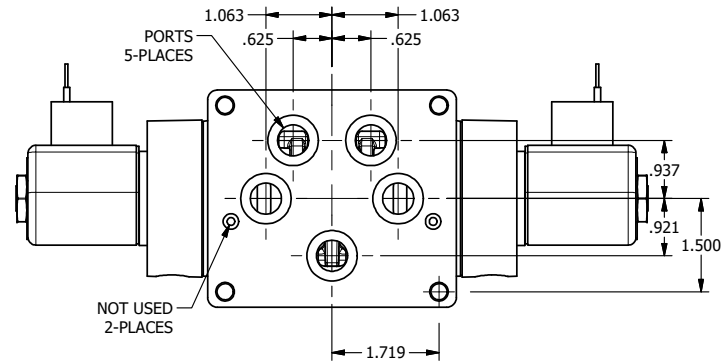

AAA
PRODUCTS
INTERNATIONAL

AAA PRODUCTS INTERNATIONAL
7114 Harry Hines Blvd
Dallas, TX 75235

TITLE: 1/2" SUBPLATE, DBL SOL, 3 POS,
CLSD SPR CTR, CLASSIC,
NON-LCKNG OVRD, TPD VENT

DRAWING NO.:
DIM_SY4PONT

THE INFORMATION CONTAINED WITHIN THIS DOCUMENT IS PROPRIETARY TO AAA PRODUCTS AND MAY NOT BE DISCLOSED WITHOUT PRIOR WRITTEN CONSENT

4

3

2

↑

B

B

A

A