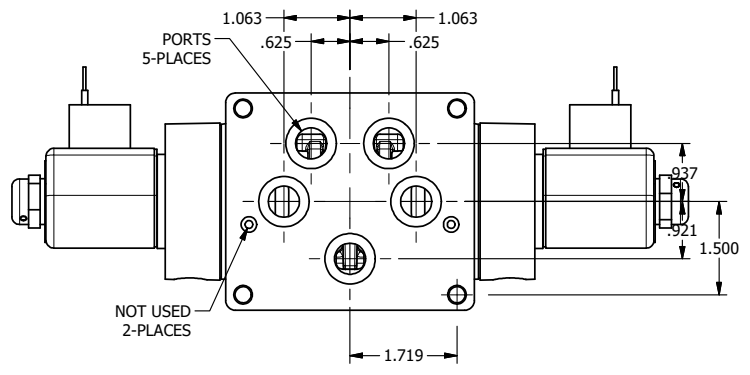

4

3

2

1

**AAA**  
PRODUCTS  
INTERNATIONAL

**AAA PRODUCTS  
INTERNATIONAL**  
7114 Harry Hines Blvd  
Dallas, TX 75235

TITLE: 1/2" SUBPLATE, DBL SOL, 3 POS,  
CLSD SPR CTR, CLASSIC,  
NON-LCKNG OVRD, EXCLDR

DRAWING NO.:  
DIM\_SY4PONL

THE INFORMATION CONTAINED WITHIN THIS DOCUMENT IS PROPRIETARY TO AAA PRODUCTS AND MAY NOT BE DISCLOSED WITHOUT PRIOR WRITTEN CONSENT

4

3

2

B

B

A