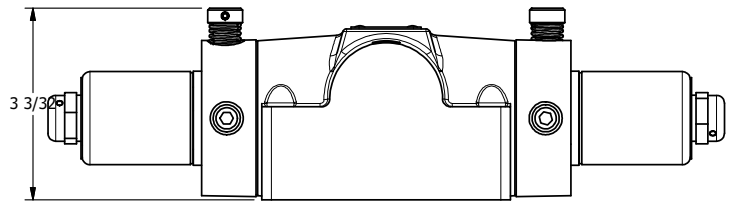

4

3

2

1

**AAA**  
PRODUCTS  
INTERNATIONAL

**AAA PRODUCTS  
INTERNATIONAL**  
7114 Harry Hines Blvd  
Dallas, TX 75235

TITLE: 1/2" SUBPLATE, DBL SOL, 3 POS,  
CLSD SPR CTR, CLASSIC,  
NON-LCKNG OVRD, EXCLDR

DRAWING NO.:  
DIM\_SY4PONL

THE INFORMATION CONTAINED WITHIN THIS DOCUMENT IS PROPRIETARY TO AAA PRODUCTS AND MAY NOT BE DISCLOSED WITHOUT PRIOR WRITTEN CONSENT

4

3

2

B

B

A