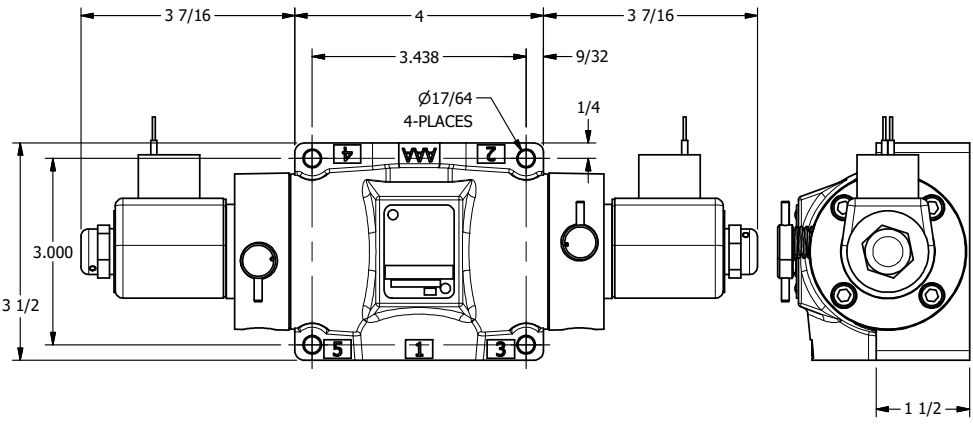

4

3

2

1

**AAA**  
PRODUCTS  
INTERNATIONAL

**AAA PRODUCTS  
INTERNATIONAL**  
7114 Harry Hines Blvd  
Dallas, TX 75235

TITLE: 1/2" SUBPLATE, DBL SOL, 3 POS,  
CLSD SPR CTR, CLASSIC,  
NON-LCKNG OVRD, EXCLDR

DRAWING NO.:  
DIM\_SY4PONL

THE INFORMATION CONTAINED WITHIN THIS DOCUMENT IS PROPRIETARY TO AAA PRODUCTS AND MAY NOT BE DISCLOSED WITHOUT PRIOR WRITTEN CONSENT

4

3

2

B

B

A