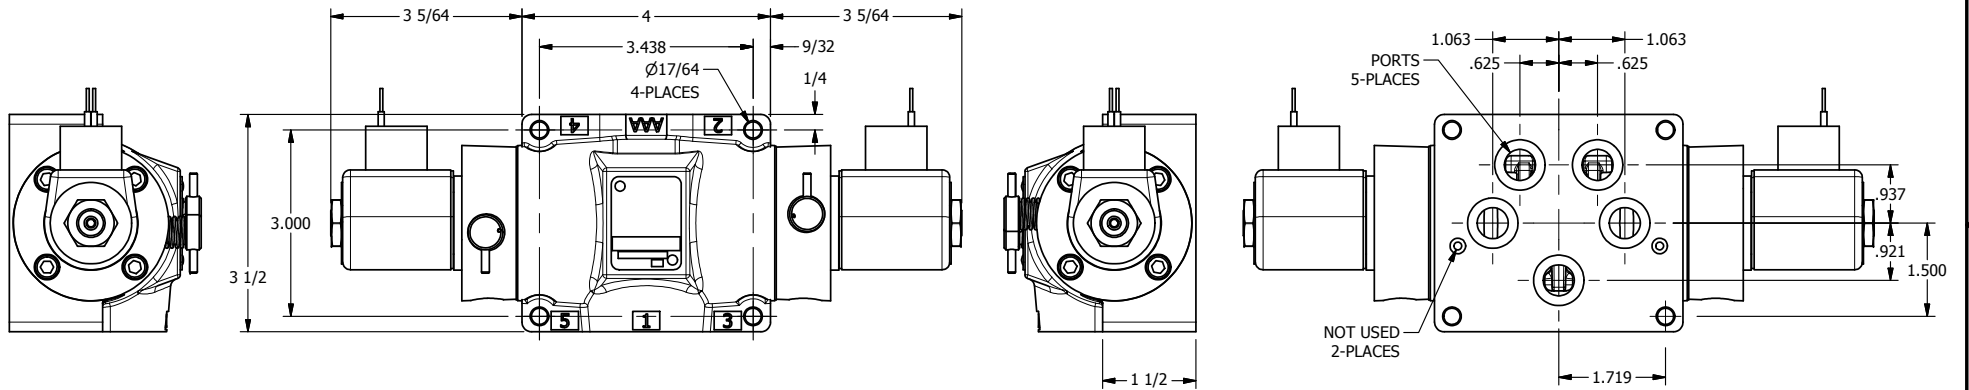

4

3

2

1

AAA
PRODUCTS
INTERNATIONAL

**AAA PRODUCTS
INTERNATIONAL**
7114 Harry Hines Blvd
Dallas, TX 75235

TITLE: 1/2" SUBPLATE, DBL SOL, 3 POS,
SPR CTR, SOL RTRN, CLSD CTR SPL,
CLASSIC SOL, NON-LCKNG OVRD

DRAWING NO.:
DIM_SY4PON