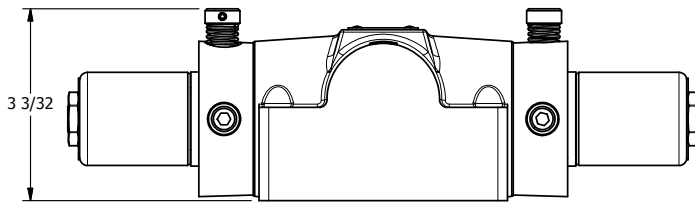

4

3

2

1

AAA
PRODUCTS
INTERNATIONAL

**AAA PRODUCTS
INTERNATIONAL**
7114 Harry Hines Blvd
Dallas, TX 75235

TITLE: 1/2" SUBPLATE, DBL SOL, 3 POS,
SPR CTR, SOL RTRN, CLSD CTR SPL,
CLASSIC SOL, NON-LCKNG OVRD

DRAWING NO.:
DIM_SY4PON