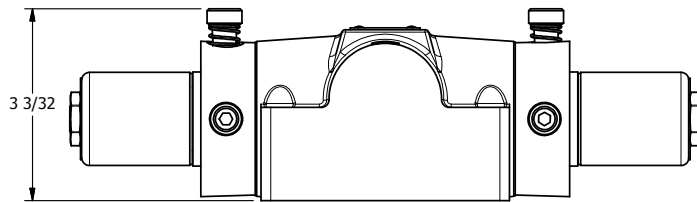

4

3

2

1

**AAA**  
PRODUCTS  
INTERNATIONAL

**AAA PRODUCTS INTERNATIONAL**  
7114 Harry Hines Blvd  
Dallas, TX 75235

TITLE: 1/2" SUBPLATE, DBL SOL, 3 POS,  
SPR CTR, SOL RTRN, CLSD CTR SPL,  
CLASSIC SOL, LCKNG OVRD

DRAWING NO.:  
DIM\_SY4PO

THE INFORMATION CONTAINED WITHIN THIS DOCUMENT IS PROPRIETARY TO AAA PRODUCTS AND MAY NOT BE DISCLOSED WITHOUT PRIOR WRITTEN CONSENT

4

3

2

1

B

B