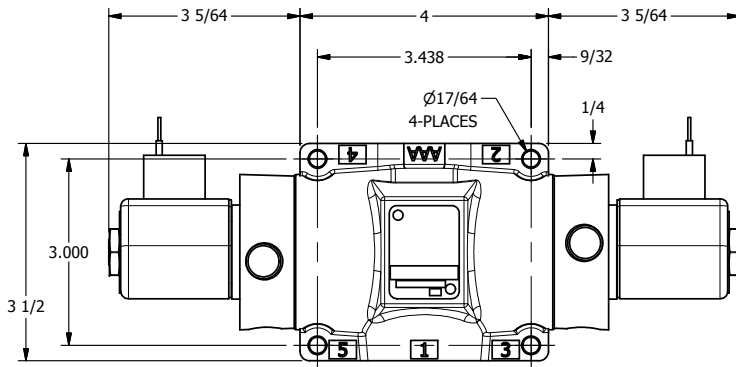

4

3

2

1

**AAA**  
PRODUCTS  
INTERNATIONAL

**AAA PRODUCTS INTERNATIONAL**  
7114 Harry Hines Blvd  
Dallas, TX 75235

TITLE: 1/2" SUBPLATE, DBL SOL, 3 POS,  
SPR CTR, SOL RTRN, CLSD CTR SPL,  
CLASSIC SOL, LCKNG OVRD

DRAWING NO.:  
DIM\_SY4PO

THE INFORMATION CONTAINED WITHIN THIS DOCUMENT IS PROPRIETARY TO AAA PRODUCTS AND MAY NOT BE DISCLOSED WITHOUT PRIOR WRITTEN CONSENT

4

3

2

1

B

B