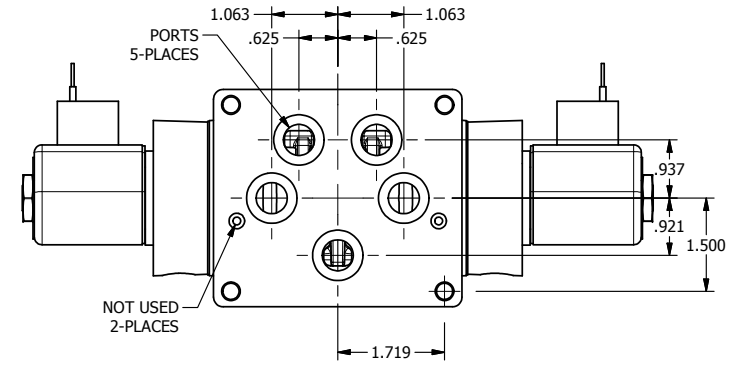

4

3

2

1

**AAA**  
PRODUCTS  
INTERNATIONAL

**AAA PRODUCTS INTERNATIONAL**  
7114 Harry Hines Blvd  
Dallas, TX 75235

TITLE: 1/2" SUBPLATE, DBL SOL, 3 POS,  
SPR CTR, SOL RTRN, CLSD CTR SPL,  
CLASSIC SOL, LCKNG OVRD

DRAWING NO.:  
DIM\_SY4PO

THE INFORMATION CONTAINED WITHIN THIS DOCUMENT IS PROPRIETARY TO AAA PRODUCTS AND MAY NOT BE DISCLOSED WITHOUT PRIOR WRITTEN CONSENT

4

3

2

1

B

B