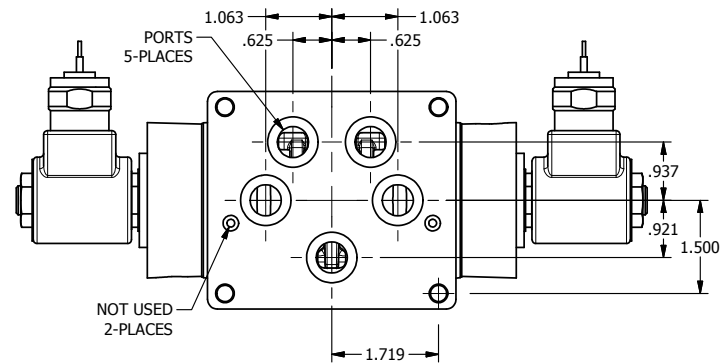

4

3

2

1

AAA
PRODUCTS
INTERNATIONAL

AAA PRODUCTS INTERNATIONAL
7114 Harry Hines Blvd
Dallas, TX 75235

TITLE: 1/2" SUBPLATE, DBL SOL, 3 POS,
SPR CTR, SOL RTRN, CLSD CTR SPL,
MOLD-OVER, EXT PILOT

DRAWING NO.:
DIM_SY4PMZ