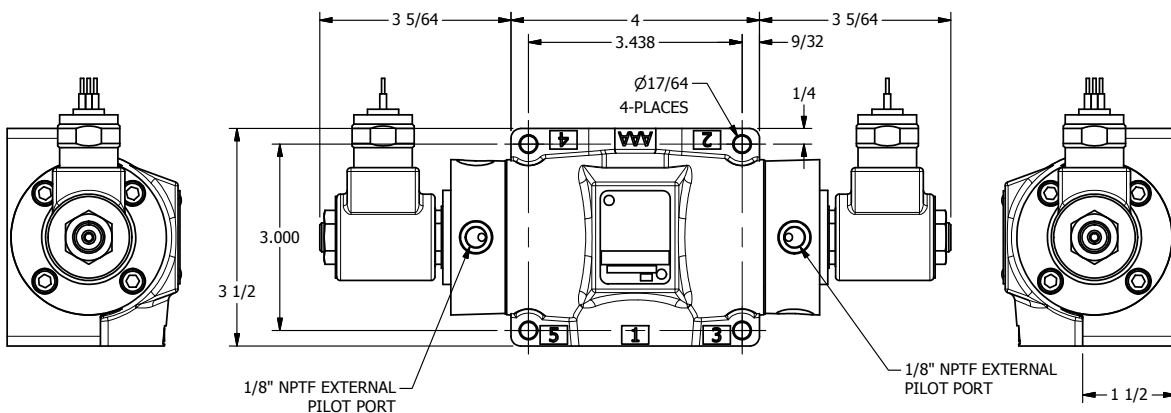

4

3

2

1

AAA
PRODUCTS
INTERNATIONAL

AAA PRODUCTS INTERNATIONAL
7114 Harry Hines Blvd
Dallas, TX 75235

TITLE: 1/2" SUBPLATE, DBL SOL, 3 POS,
SPR CTR, SOL RTRN, CLSD CTR SPL,
MOLD-OVER, EXT PILOT

DRAWING NO.:
DIM_SY4PMZ