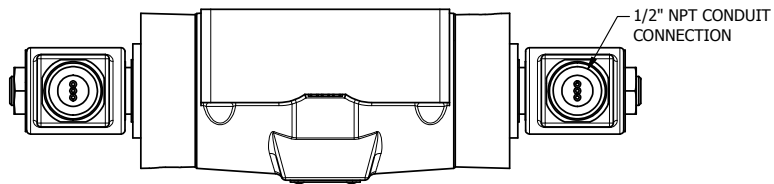

4

3

2

1

**AAA**  
PRODUCTS  
INTERNATIONAL

**AAA PRODUCTS  
INTERNATIONAL**  
7114 Harry Hines Blvd  
Dallas, TX 75235

TITLE: 1/2" SUBPLATE, DBL SOL, 3 POS,  
SPR CTR, SOL RTRN, CLSD CTR SPL,  
MOLD-OVER, TAPPED VENT

DRAWING NO.:  
DIM\_SY4PMT

4

3

2

1

THE INFORMATION CONTAINED WITHIN THIS DOCUMENT IS PROPRIETARY TO AAA PRODUCTS AND MAY NOT BE DISCLOSED WITHOUT PRIOR WRITTEN CONSENT