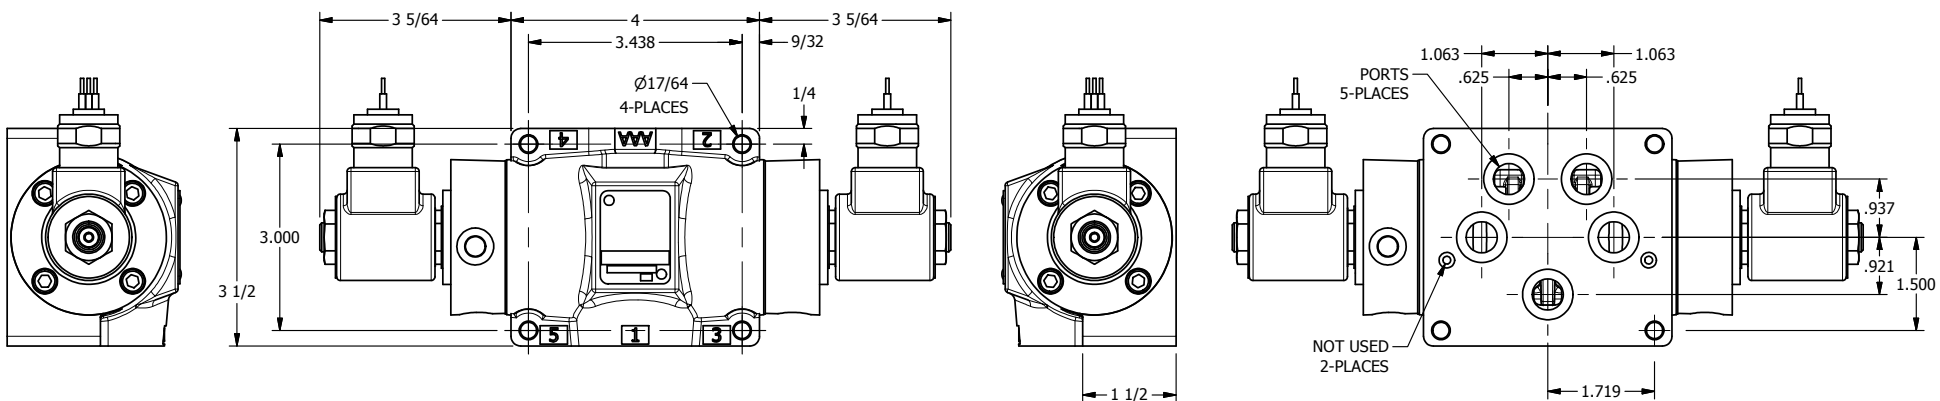

4

3

2

1

**AAA**  
PRODUCTS  
INTERNATIONAL

**AAA PRODUCTS  
INTERNATIONAL**  
7114 Harry Hines Blvd  
Dallas, TX 75235

TITLE: 1/2" SUBPLATE, DBL SOL, 3 POS,  
SPR CTR, SOL RTRN, CLSD CTR SPL,  
MOLD-OVER, TAPPED VENT

DRAWING NO.:  
DIM\_SY4PMT

4

3

2

1

THE INFORMATION CONTAINED WITHIN THIS DOCUMENT IS PROPRIETARY TO AAA PRODUCTS AND MAY NOT BE DISCLOSED WITHOUT PRIOR WRITTEN CONSENT