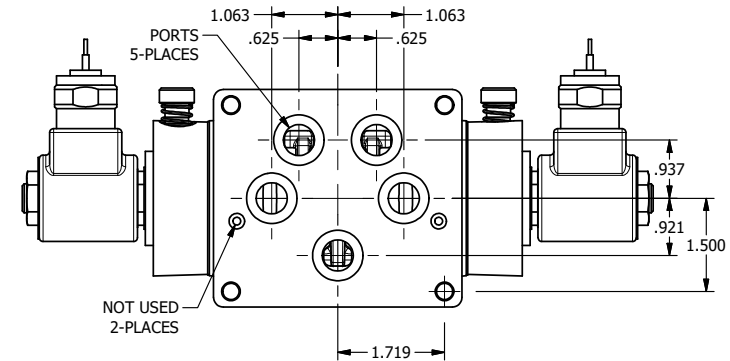

4

3

2

1

AAA PRODUCTS INTERNATIONAL
7114 Harry Hines Blvd
Dallas, TX 75235

TITLE: 1/2" SUBPLATE, DBL SOL, 3 POS,
SPR CTR, SOL SHFT, CLSD CTR SPL,
MOLD-OVER, LCKNG OVRD, EXT PILOT

DRAWING NO.:

DIM_SY4PMOZ