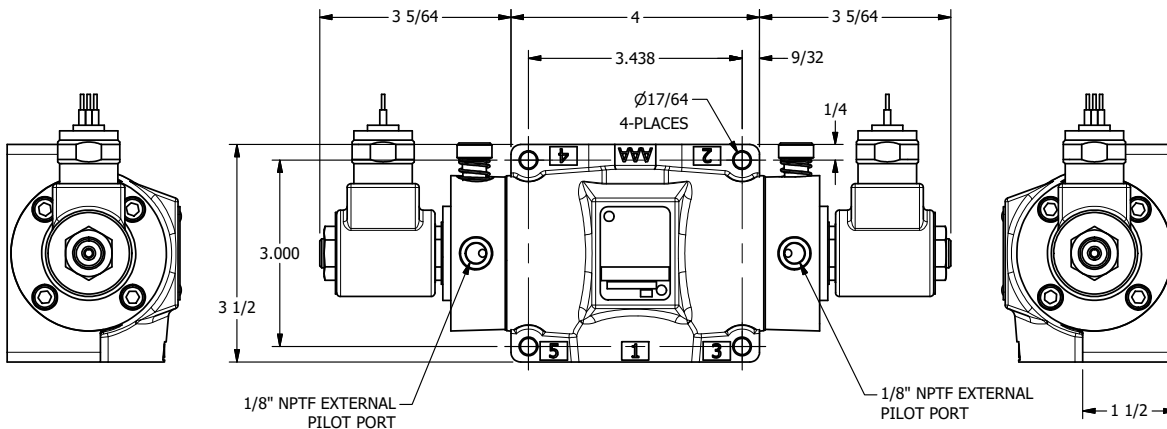

4

3

2

1

AAA PRODUCTS INTERNATIONAL
7114 Harry Hines Blvd
Dallas, TX 75235

TITLE: 1/2" SUBPLATE, DBL SOL, 3 POS,
SPR CTR, SOL SHFT, CLSD CTR SPL,
MOLD-OVER, LCKNG OVRD, EXT PILOT

DRAWING NO.:

DIM_SY4PMOZ