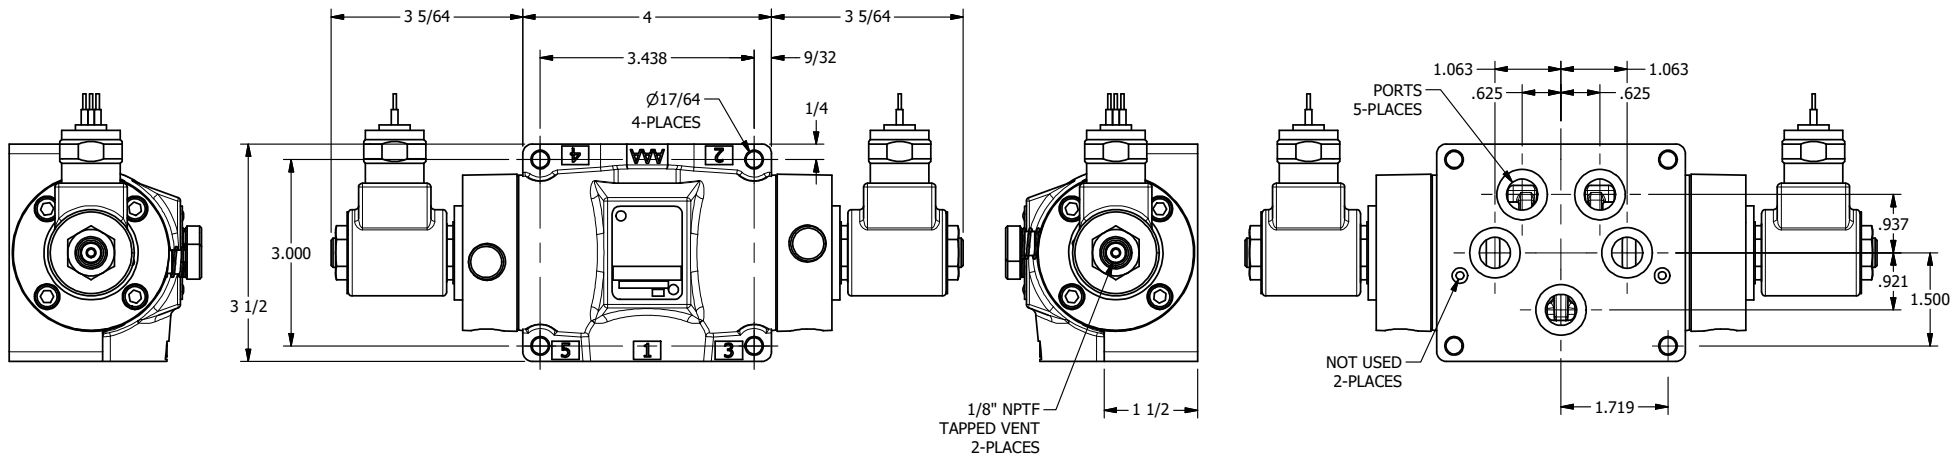

4

3

2

1

**AAA**  
PRODUCTS  
INTERNATIONAL

**AAA PRODUCTS  
INTERNATIONAL**  
7114 Harry Hines Blvd  
Dallas, TX 75235

TITLE: 1/2" SUBPLATE, DBL SOL, 3 POS,  
CLSD SPR CTR, MOLD-OVER,  
LCKNG OVRD, TPD VENT

DRAWING NO.:  
DIM\_SY4PMOT

THE INFORMATION CONTAINED WITHIN THIS DOCUMENT IS PROPRIETARY TO AAA PRODUCTS AND MAY NOT BE DISCLOSED WITHOUT PRIOR WRITTEN CONSENT

4

3

2

1