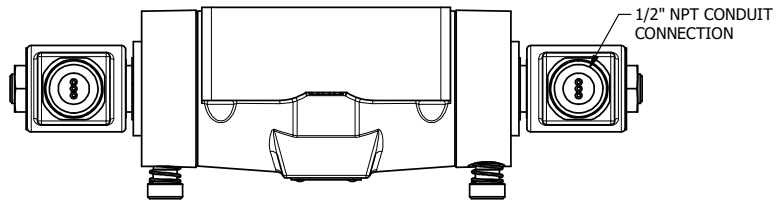

4

3

2

1

**AAA**  
PRODUCTS  
INTERNATIONAL

**AAA PRODUCTS  
INTERNATIONAL**  
7114 Harry Hines Blvd  
Dallas, TX 75235

TITLE: 1/2" SUBPLATE, DBL SOL, 3 POS,  
CLSD SPR CTR, MOLD-OVER,  
LCKNG OVRD, TPD VENT

DRAWING NO.:  
DIM\_SY4PMOT

THE INFORMATION CONTAINED WITHIN THIS DOCUMENT IS PROPRIETARY TO AAA PRODUCTS AND MAY NOT BE DISCLOSED WITHOUT PRIOR WRITTEN CONSENT

4

3

2

1