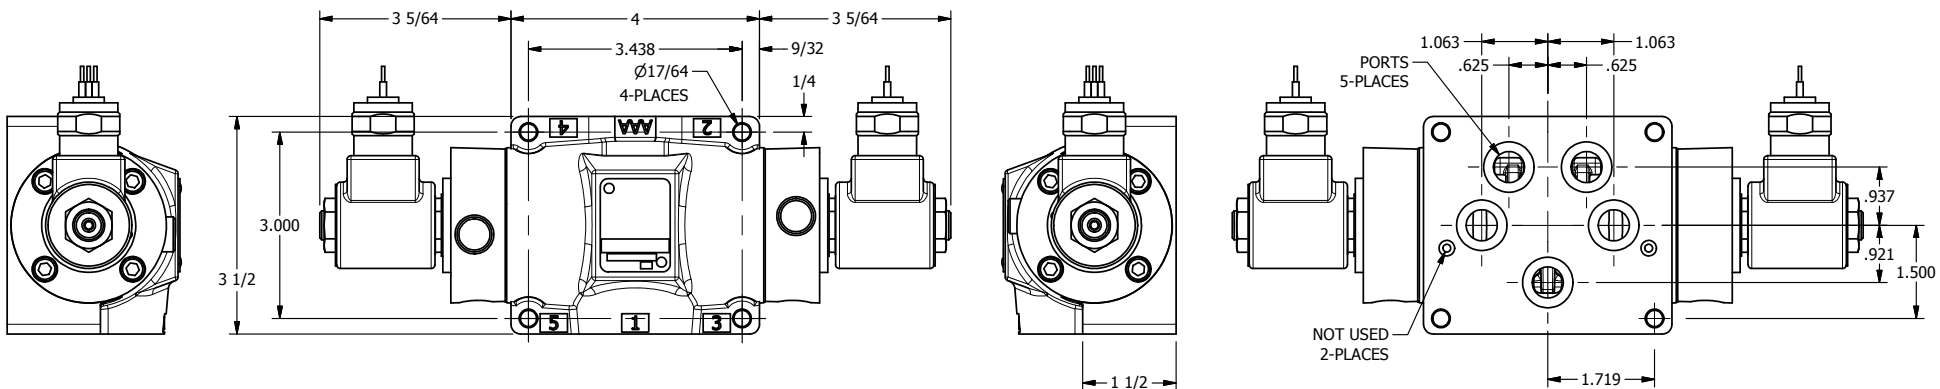

4

3

2

1

AAA
PRODUCTS
INTERNATIONAL

**AAA PRODUCTS
INTERNATIONAL**
7114 Harry Hines Blvd
Dallas, TX 75235

TITLE: 1/2" SUBPLATE, DBL SOL, 3 POS,
SPR CTR, SOL RTRN, CLSD CTR SPL,
MOLD-OVER, PUSH OVRD

DRAWING NO.:
DIM_SY4PMOP