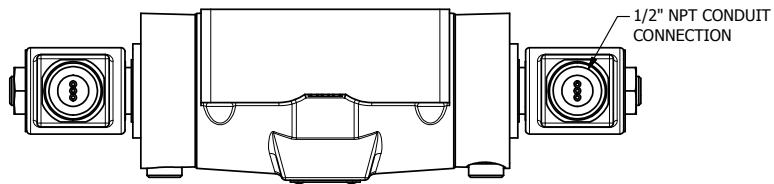

4

3

2

1

AAA
PRODUCTS
INTERNATIONAL

**AAA PRODUCTS
INTERNATIONAL**
7114 Harry Hines Blvd
Dallas, TX 75235

TITLE: 1/2" SUBPLATE, DBL SOL, 3 POS,
SPR CTR, SOL RTRN, CLSD CTR SPL,
MOLD-OVER, PUSH OVRD

DRAWING NO.:
DIM_SY4PMOP