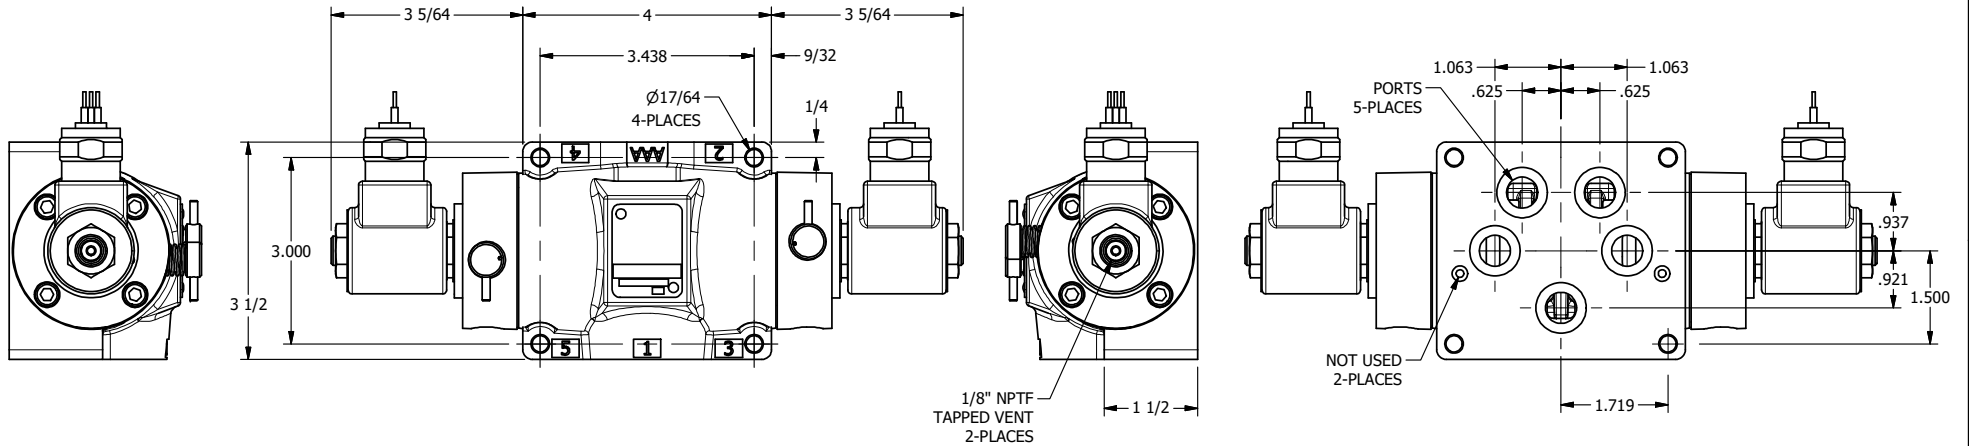

4

3

2

1

AAA
PRODUCTS
INTERNATIONAL

**AAA PRODUCTS
INTERNATIONAL**
7114 Harry Hines Blvd
Dallas, TX 75235

TITLE: 1/2" SUBPLATE, DBL SOL, 3 POS,
CLSD SPR CTR, MOLD-OVER,
NON-LCKNG OVRD, TPD VENT

DRAWING NO.:
DIM_SY4PMONT