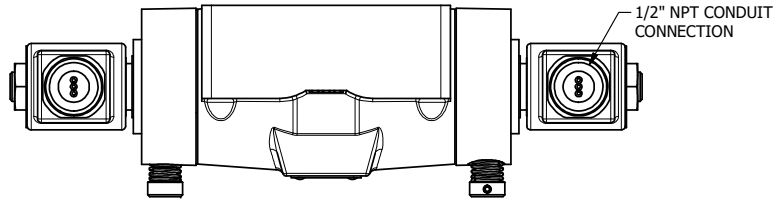

4

3

2

1

AAA
PRODUCTS
INTERNATIONAL

**AAA PRODUCTS
INTERNATIONAL**
7114 Harry Hines Blvd
Dallas, TX 75235

TITLE: 1/2" SUBPLATE, DBL SOL, 3 POS,
CLSD SPR CTR, MOLD-OVER,
NON-LCKNG OVRD, TPD VENT

DRAWING NO.:
DIM_SY4PMONT