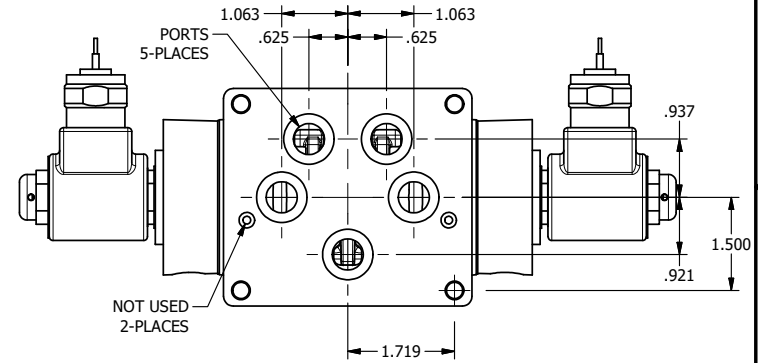

4

3

2

1

**AAA**  
PRODUCTS  
INTERNATIONAL

**AAA PRODUCTS  
INTERNATIONAL**  
7114 Harry Hines Blvd  
Dallas, TX 75235

TITLE: 1/2" SUBPLATE, DBL SOL, 3 POS,  
SPR CTR, CLSD CTR SPL, MOLD-OVER,  
LCKNG OVRD, DUST EXCLDR

DRAWING NO.:  
DIM\_SY4PMOL

THE INFORMATION CONTAINED WITHIN THIS DOCUMENT IS PROPRIETARY TO AAA PRODUCTS AND MAY NOT BE DISCLOSED WITHOUT PRIOR WRITTEN CONSENT

4

3

2

1

B

B