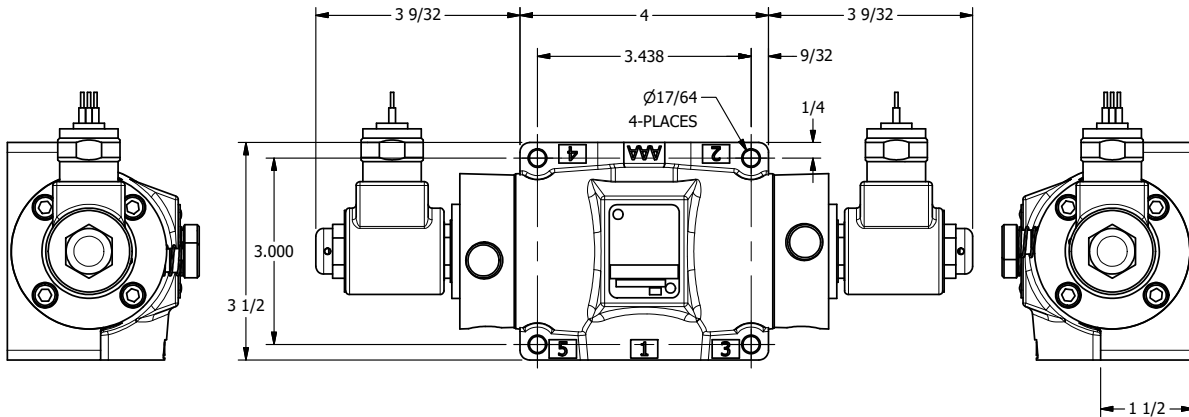

4

3

2

1

**AAA**  
PRODUCTS  
INTERNATIONAL

**AAA PRODUCTS  
INTERNATIONAL**  
7114 Harry Hines Blvd  
Dallas, TX 75235

TITLE: 1/2" SUBPLATE, DBL SOL, 3 POS,  
SPR CTR, CLSD CTR SPL, MOLD-OVER,  
LCKNG OVRD, DUST EXCLDR

DRAWING NO.:  
DIM\_SY4PMOL

THE INFORMATION CONTAINED WITHIN THIS DOCUMENT IS PROPRIETARY TO AAA PRODUCTS AND MAY NOT BE DISCLOSED WITHOUT PRIOR WRITTEN CONSENT

4

3

2

1

B

B