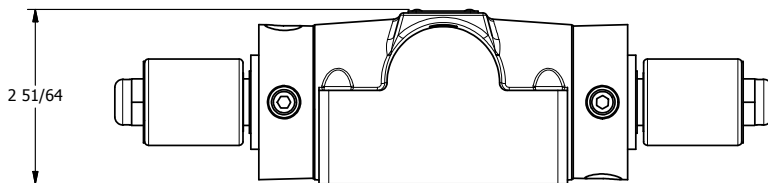

4

3

2

1

**AAA**  
PRODUCTS  
INTERNATIONAL

**AAA PRODUCTS  
INTERNATIONAL**  
7114 Harry Hines Blvd  
Dallas, TX 75235

TITLE: 1/2" SUBPLATE, DBL SOL, 3 POS,  
SPR CTR, SOL RTRN, CLSD CTR SPL,  
MOLD-OVER, DUST EXCLDR

DRAWING NO.:  
DIM\_SY4PML

THE INFORMATION CONTAINED WITHIN THIS DOCUMENT IS PROPRIETARY TO AAA PRODUCTS AND MAY NOT BE DISCLOSED WITHOUT PRIOR WRITTEN CONSENT

4

3

2

1