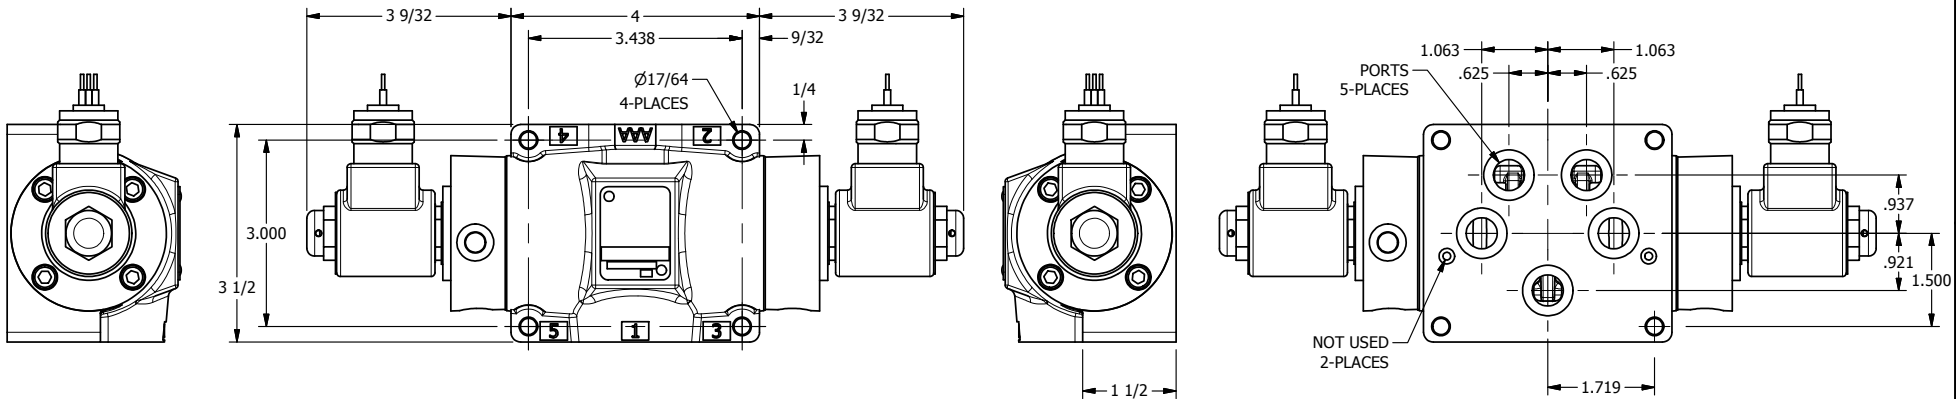

4

3

2

1

**AAA**  
PRODUCTS  
INTERNATIONAL

**AAA PRODUCTS  
INTERNATIONAL**  
7114 Harry Hines Blvd  
Dallas, TX 75235

TITLE: 1/2" SUBPLATE, DBL SOL, 3 POS,  
SPR CTR, SOL RTRN, CLSD CTR SPL,  
MOLD-OVER, DUST EXCLDR

DRAWING NO.:  
DIM\_SY4PML

THE INFORMATION CONTAINED WITHIN THIS DOCUMENT IS PROPRIETARY TO AAA PRODUCTS AND MAY NOT BE DISCLOSED WITHOUT PRIOR WRITTEN CONSENT

4

3

2

1