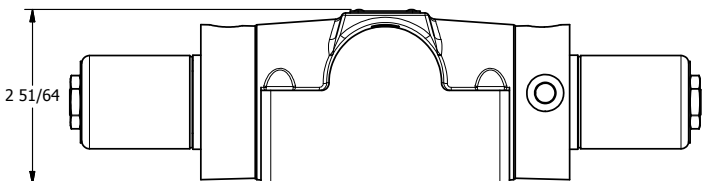

4

3

2

1

B

B

A

A

A

A

4

3

2

1

AAA
PRODUCTS
INTERNATIONAL

**AAA PRODUCTS
INTERNATIONAL**
7114 Harry Hines Blvd
Dallas, TX 75235

TITLE: 1/2" SUBPLATE, DBL SOL, 3 POS,
SPR CTR, SOL RTRN, FLOAT CTR SPL,
CLASSIC SOL, EXT PILOT

DRAWING NO.:
DIM_SY4PGZ

THE INFORMATION CONTAINED WITHIN THIS DOCUMENT IS PROPRIETARY TO AAA PRODUCTS AND MAY NOT BE DISCLOSED WITHOUT PRIOR WRITTEN CONSENT