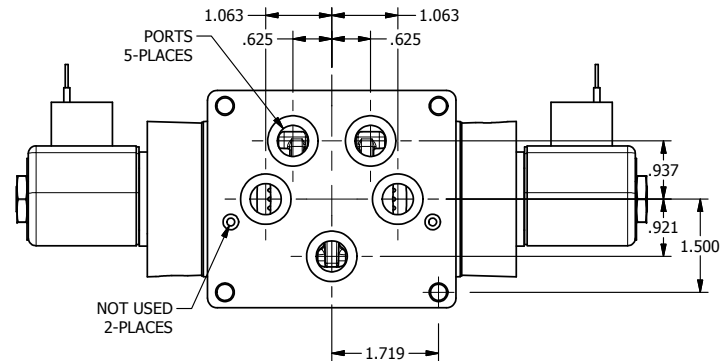

4

3

2

1

B

B

A

A

A

A

4

3

2

1

AAA
PRODUCTS
INTERNATIONAL

**AAA PRODUCTS
INTERNATIONAL**
7114 Harry Hines Blvd
Dallas, TX 75235

TITLE: 1/2" SUBPLATE, DBL SOL, 3 POS,
SPR CTR, SOL RTRN, FLOAT CTR SPL,
CLASSIC SOL, EXT PILOT

DRAWING NO.:
DIM_SY4PGZ

THE INFORMATION CONTAINED WITHIN THIS DOCUMENT IS PROPRIETARY TO AAA PRODUCTS AND MAY NOT BE DISCLOSED WITHOUT PRIOR WRITTEN CONSENT