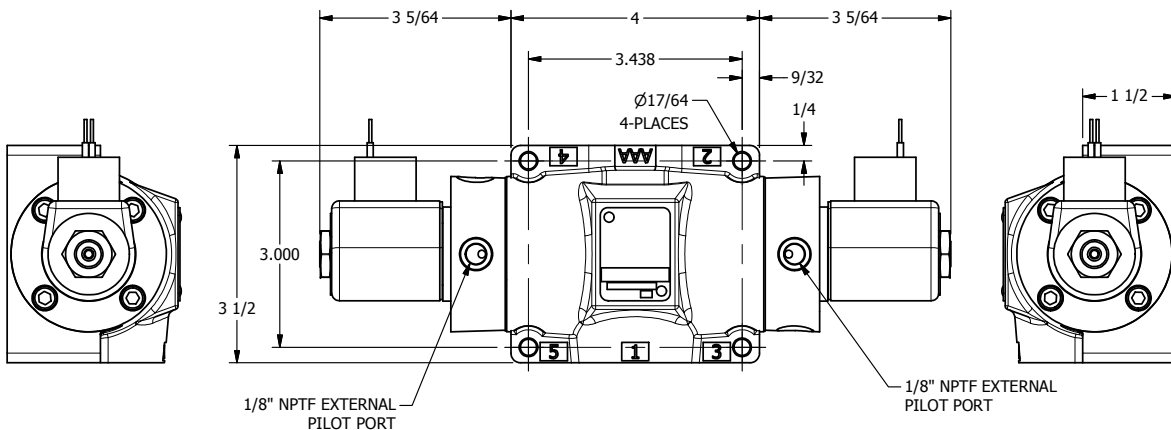

4

3

2

1

B

B

A

A

A

A

4

3

2

1

AAA
PRODUCTS
INTERNATIONAL

**AAA PRODUCTS
INTERNATIONAL**
7114 Harry Hines Blvd
Dallas, TX 75235

TITLE: 1/2" SUBPLATE, DBL SOL, 3 POS,
SPR CTR, SOL RTRN, FLOAT CTR SPL,
CLASSIC SOL, EXT PILOT

DRAWING NO.:
DIM_SY4PGZ

THE INFORMATION CONTAINED WITHIN THIS DOCUMENT IS PROPRIETARY TO AAA PRODUCTS AND MAY NOT BE DISCLOSED WITHOUT PRIOR WRITTEN CONSENT