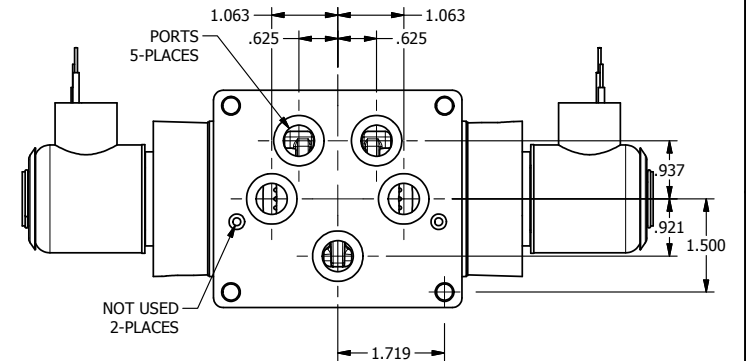

4

3

2

1

AAA
PRODUCTS
INTERNATIONAL

**AAA PRODUCTS
INTERNATIONAL**
7114 Harry Hines Blvd
Dallas, TX 75235

TITLE: 1/2" SUBPLATE, DBL SOL, 3 POS,
SPR CTR, SOL RTRN, FLOAT CTR SPL,
EXPL PROOF, EXT PILOT

DRAWING NO.:
DIM_SY4PGXZ