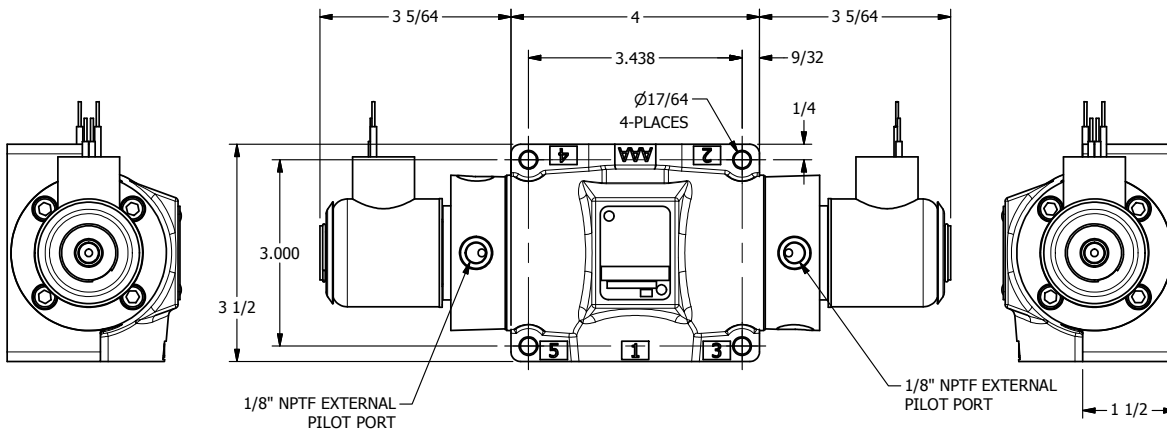

4

3

2

1

AAA
PRODUCTS
INTERNATIONAL

**AAA PRODUCTS
INTERNATIONAL**
7114 Harry Hines Blvd
Dallas, TX 75235

TITLE: 1/2" SUBPLATE, DBL SOL, 3 POS,
SPR CTR, SOL RTRN, FLOAT CTR SPL,
EXPL PROOF, EXT PILOT

DRAWING NO.:
DIM_SY4PGXZ