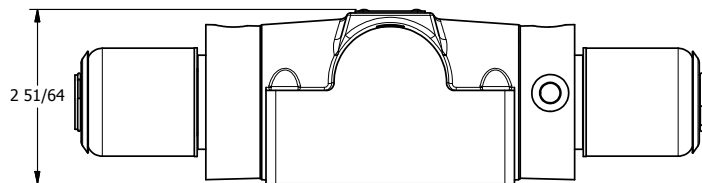

4

3

2

1

AAA
PRODUCTS
INTERNATIONAL

**AAA PRODUCTS
INTERNATIONAL**
7114 Harry Hines Blvd
Dallas, TX 75235

TITLE: 1/2" SUBPLATE, DBL SOL, 3 POS,
SPR CTR, SOL RTRN, FLOAT CTR SPL,
EXPL PROOF, EXT PILOT

DRAWING NO.:
DIM_SY4PGXZ