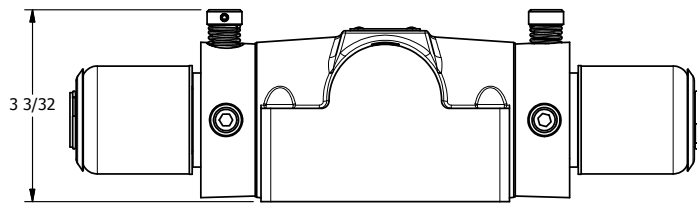

4

3

2

1

AAA
PRODUCTS
INTERNATIONAL

AAA PRODUCTS INTERNATIONAL
7114 Harry Hines Blvd
Dallas, TX 75235

TITLE: 1/2" SUBPLATE, DBL SOL, 3 POS,
SPR CTR, SOL RTRN, FLOAT CTR SPL,
EXPL PROOF, NON-LCKNG OVRD

DRAWING NO.:
DIM_SY4PGXON