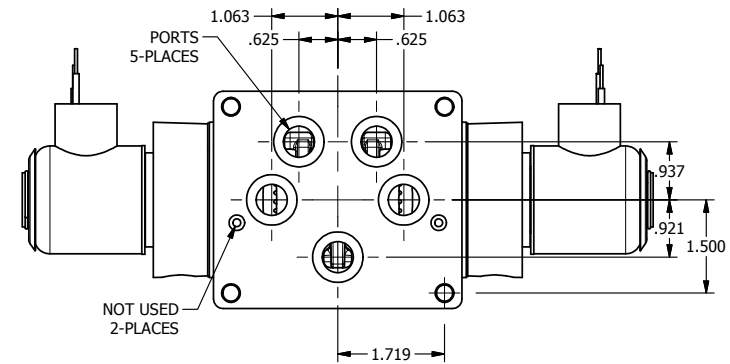

4

3

2

1

AAA
PRODUCTS
INTERNATIONAL

AAA PRODUCTS INTERNATIONAL
7114 Harry Hines Blvd
Dallas, TX 75235

TITLE: 1/2" SUBPLATE, DBL SOL, 3 POS,
SPR CTR, SOL RTRN, FLOAT CTR SPL,
EXPL PROOF, NON-LCKNG OVRD

DRAWING NO.:
DIM_SY4PGXON