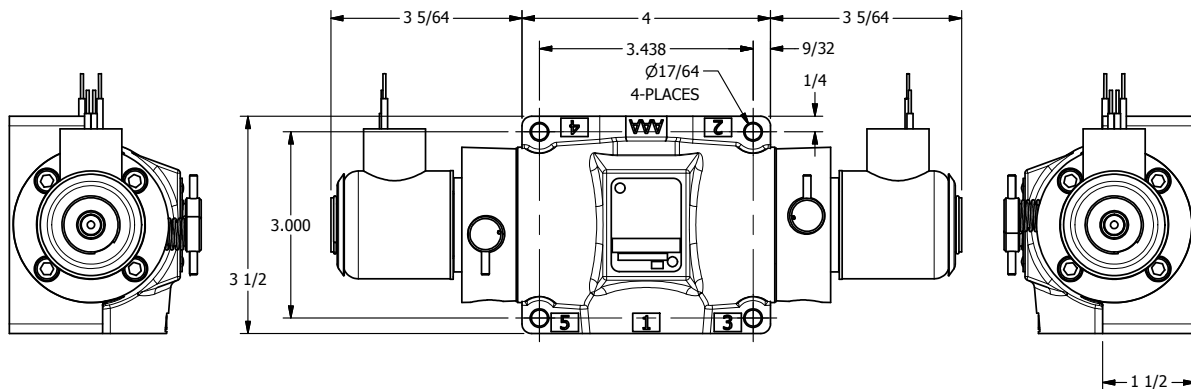

4

3

2

1

AAA
PRODUCTS
INTERNATIONAL

AAA PRODUCTS INTERNATIONAL
7114 Harry Hines Blvd
Dallas, TX 75235

TITLE: 1/2" SUBPLATE, DBL SOL, 3 POS,
SPR CTR, SOL RTRN, FLOAT CTR SPL,
EXPL PROOF, NON-LCKNG OVRD

DRAWING NO.:
DIM_SY4PGXON