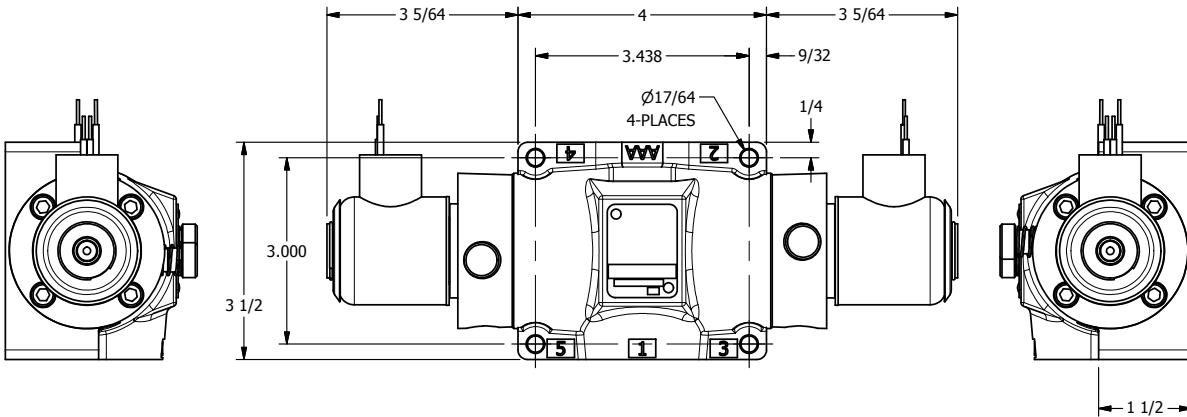

4

3

2

1

AAA
PRODUCTS
INTERNATIONAL

**AAA PRODUCTS
INTERNATIONAL**
7114 Harry Hines Blvd
Dallas, TX 75235

TITLE: 1/2" SUBPLATE, DBL SOL, 3 POS,
SPR CTR, SOL RTRN, FLOAT CTR SPL,
EXPL PROOF, LCKNG OVRD

DRAWING NO.:
DIM_SY4PGXO