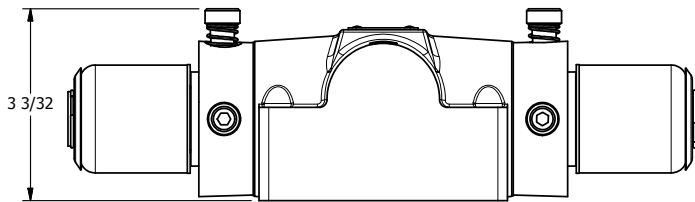

4

3

2

1

AAA
PRODUCTS
INTERNATIONAL

**AAA PRODUCTS
INTERNATIONAL**
7114 Harry Hines Blvd
Dallas, TX 75235

TITLE: 1/2" SUBPLATE, DBL SOL, 3 POS,
SPR CTR, SOL RTRN, FLOAT CTR SPL,
EXPL PROOF, LCKNG OVRD

DRAWING NO.:
DIM_SY4PGXO