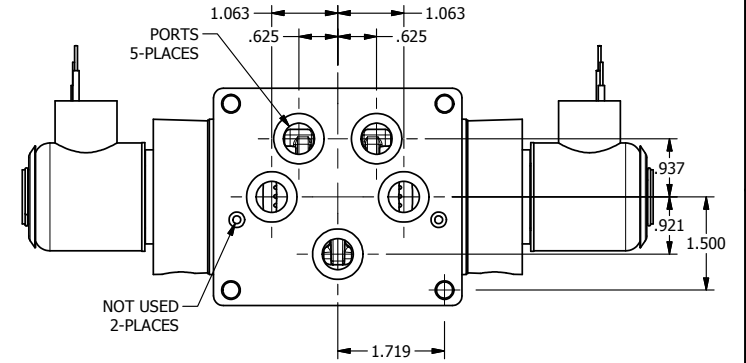

4

3

2

1

AAA
PRODUCTS
INTERNATIONAL

**AAA PRODUCTS
INTERNATIONAL**
7114 Harry Hines Blvd
Dallas, TX 75235

TITLE: 1/2" SUBPLATE, DBL SOL, 3 POS,
SPR CTR, SOL RTRN, FLOAT CTR SPL,
EXPL PROOF, LCKNG OVRD

DRAWING NO.:
DIM_SY4PGXO