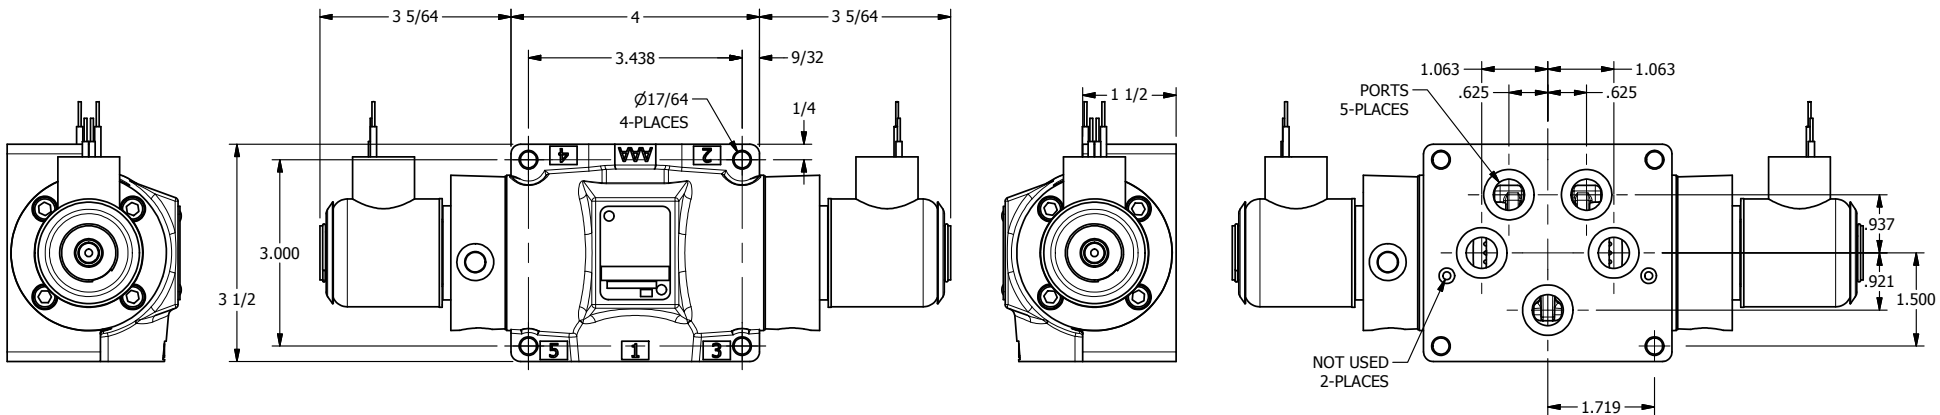

4

3

2

1

AAA
PRODUCTS
INTERNATIONAL

**AAA PRODUCTS
INTERNATIONAL**
7114 Harry Hines Blvd
Dallas, TX 75235

TITLE: 1/2" SUBPLATE, DBL SOL, 3 POS,
SPR CTR, SOL RTRN, FLOAT CTR SPL,
EXPL PROOF

PART NO.:
DIM_SY4PGX