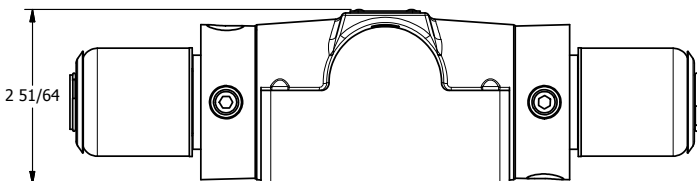

4

3

2

1

AAA
PRODUCTS
INTERNATIONAL

**AAA PRODUCTS
INTERNATIONAL**
7114 Harry Hines Blvd
Dallas, TX 75235

TITLE: 1/2" SUBPLATE, DBL SOL, 3 POS,
SPR CTR, SOL RTRN, FLOAT CTR SPL,
EXPL PROOF

PART NO.:
DIM_SY4PGX