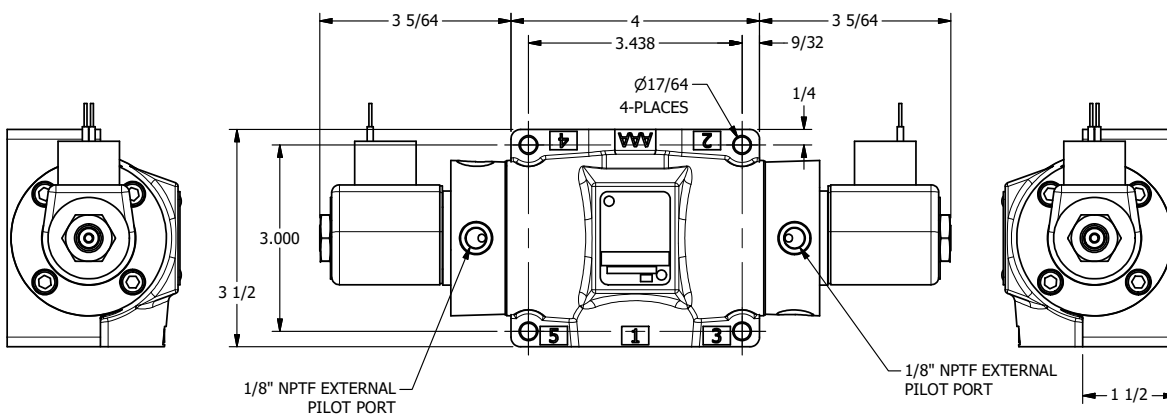

4

3

2

1

**AAA**  
PRODUCTS  
INTERNATIONAL

**AAA PRODUCTS INTERNATIONAL**  
7114 Harry Hines Blvd  
Dallas, TX 75235

TITLE: 1/2" SUBPLATE, DBL SOL, 3 POS,  
SPR CTR, SOL RTRN, FLOAT CTR SPL,  
CLASSIC SOL, TAPPED VENT, EXT PILOT

DRAWING NO.:  
DIM\_SY4PGTZ

THE INFORMATION CONTAINED WITHIN THIS DOCUMENT IS PROPRIETARY TO AAA PRODUCTS AND MAY NOT BE DISCLOSED WITHOUT PRIOR WRITTEN CONSENT

4

3

2

1

B

B