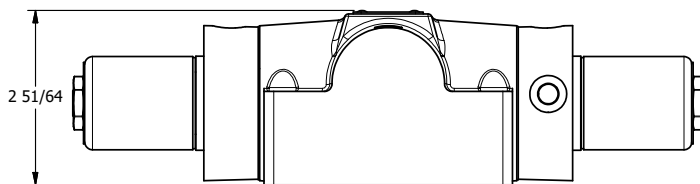

4

3

2

1

**AAA**  
PRODUCTS  
INTERNATIONAL

**AAA PRODUCTS INTERNATIONAL**  
7114 Harry Hines Blvd  
Dallas, TX 75235

TITLE: 1/2" SUBPLATE, DBL SOL, 3 POS,  
SPR CTR, SOL RTRN, FLOAT CTR SPL,  
CLASSIC SOL, TAPPED VENT, EXT PILOT

DRAWING NO.:  
DIM\_SY4PGTZ

THE INFORMATION CONTAINED WITHIN THIS DOCUMENT IS PROPRIETARY TO AAA PRODUCTS AND MAY NOT BE DISCLOSED WITHOUT PRIOR WRITTEN CONSENT

4

3

2

1

B

B