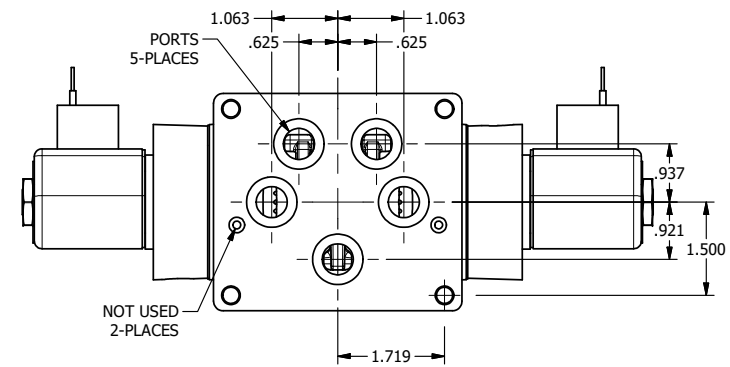

4

3

2

1

**AAA**  
PRODUCTS  
INTERNATIONAL

**AAA PRODUCTS INTERNATIONAL**  
7114 Harry Hines Blvd  
Dallas, TX 75235

TITLE: 1/2" SUBPLATE, DBL SOL, 3 POS,  
SPR CTR, SOL RTRN, FLOAT CTR SPL,  
CLASSIC SOL, TAPPED VENT, EXT PILOT

DRAWING NO.:  
DIM\_SY4PGTZ

THE INFORMATION CONTAINED WITHIN THIS DOCUMENT IS PROPRIETARY TO AAA PRODUCTS AND MAY NOT BE DISCLOSED WITHOUT PRIOR WRITTEN CONSENT

4

3

2

1

B

B