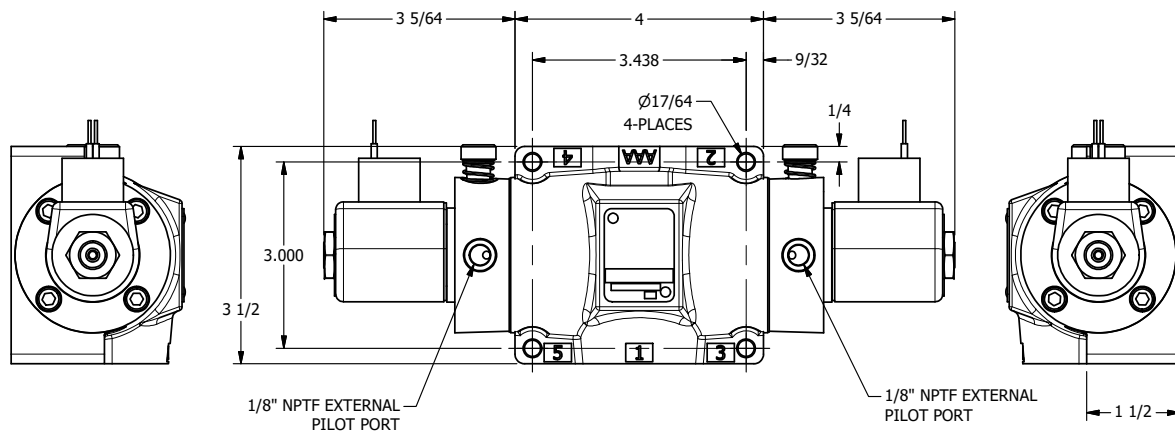

AAA
PRODUCTS
INTERNATIONAL

**AAA PRODUCTS
INTERNATIONAL**
7114 Harry Hines Blvd
Dallas, TX 75235

TITLE: 1/2" SUBPLATE, DBL SOL, 3 POS,
SPR CTR, SOL SHFT, FLOAT CTR SPL,
CLASSIC SOL, LCKNG OVRD, EXT PILOT