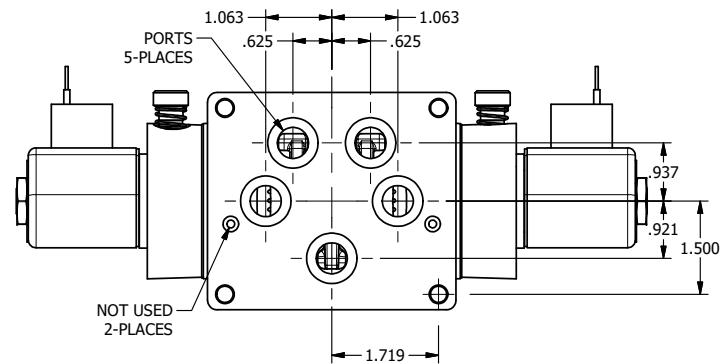

AAA
PRODUCTS
INTERNATIONAL

**AAA PRODUCTS
INTERNATIONAL**
7114 Harry Hines Blvd
Dallas, TX 75235

TITLE: 1/2" SUBPLATE, DBL SOL, 3 POS,
SPR CTR, SOL SHFT, FLOAT CTR SPL,
CLASSIC SOL, LCKNG OVRD, EXT PILOT