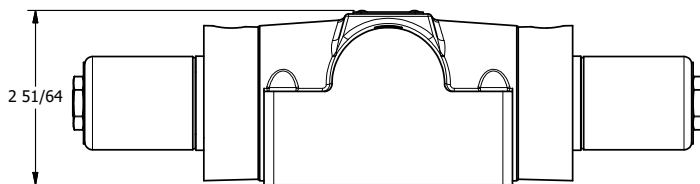

AAA
PRODUCTS
INTERNATIONAL

**AAA PRODUCTS
INTERNATIONAL**
7114 Harry Hines Blvd
Dallas, TX 75235

TITLE: 1/2" SUBPLATE, DBL SOL, 3 POS,
SPR CTR, SOL SHFT, FLOAT CTR SPL,
CLASSIC SOL, LCKNG OVRD, EXT PILOT