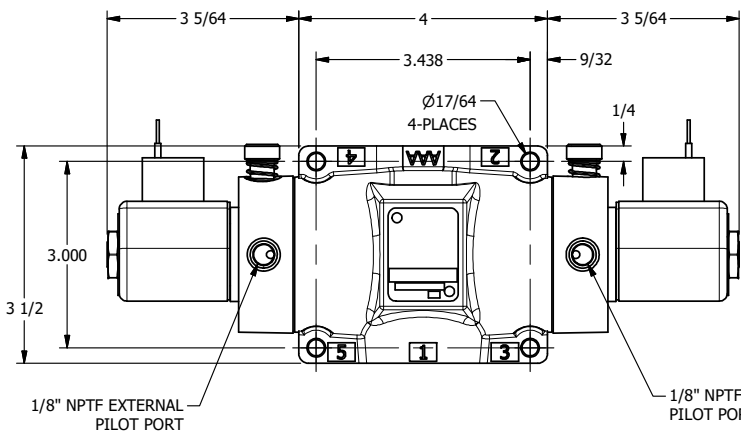

4

3

2

1

1/8" NPTF VENT

1/8" NPTF EXTERNAL PILOT PORT

1/8" NPTF EXTERNAL PILOT PORT

1 1/2

NOT USED 2-PLACES

AAA
PRODUCTS
INTERNATIONAL

AAA PRODUCTS INTERNATIONAL
7114 Harry Hines Blvd
Dallas, TX 75235

TITLE: 1/2" SUBPLATE, DBL SOL, 3 POS,
FLOAT SPR CTR, CLASSIC SOL,
LCKNG OVRD, THD VENT, EXT PILOT

DRAWING NO.:
DIM_SY4PGOTZ

THE INFORMATION CONTAINED WITHIN THIS DOCUMENT IS PROPRIETARY TO AAA PRODUCTS AND MAY NOT BE DISCLOSED WITHOUT PRIOR WRITTEN CONSENT

4

3

2

B

B

A