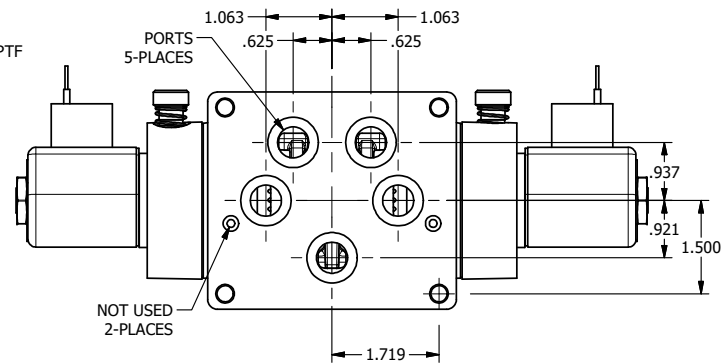

4

3

2

1

1/8" NPTF VENT

1/8" NPTF EXTERNAL PILOT PORT

1/8" NPTF EXTERNAL PILOT PORT

1 1/2

NOT USED 2-PLACES

AAA
PRODUCTS
INTERNATIONAL

AAA PRODUCTS INTERNATIONAL
7114 Harry Hines Blvd
Dallas, TX 75235

TITLE: 1/2" SUBPLATE, DBL SOL, 3 POS,
FLOAT SPR CTR, CLASSIC SOL,
LCKNG OVRD, THD VENT, EXT PILOT