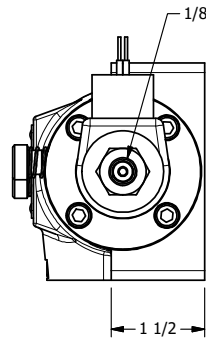

4

3

2

1

AAA
PRODUCTS
INTERNATIONAL

AAA PRODUCTS INTERNATIONAL
7114 Harry Hines Blvd
Dallas, TX 75235

TITLE: 1/2" SUBPLATE, DBL SOL, 3 POS,
FLOAT SPR CTR, CLASSIC SOL,
LCKNG OVRD, THD VENT

DRAWING NO.:
DIM_SY4PGOT