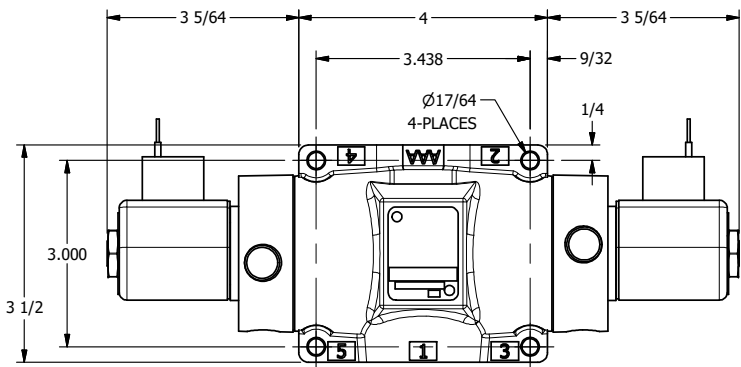

4

3

2

1

AAA
PRODUCTS
INTERNATIONAL

AAA PRODUCTS INTERNATIONAL
7114 Harry Hines Blvd
Dallas, TX 75235

TITLE: 1/2" SUBPLATE, DBL SOL, 3 POS,
FLOAT SPR CTR, CLASSIC SOL,
LCKNG OVRD, THD VENT

DRAWING NO.:
DIM_SY4PGOT