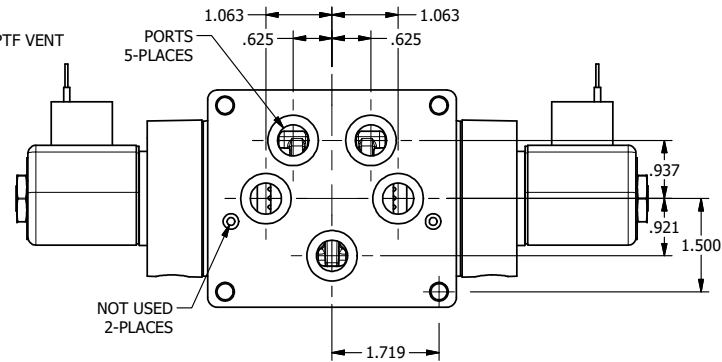

4

3

2

1

AAA
PRODUCTS
INTERNATIONAL

AAA PRODUCTS INTERNATIONAL
7114 Harry Hines Blvd
Dallas, TX 75235

TITLE: 1/2" SUBPLATE, DBL SOL, 3 POS,
FLOAT SPR CTR, CLASSIC SOL,
LCKNG OVRD, THD VENT

DRAWING NO.:
DIM_SY4PGOT