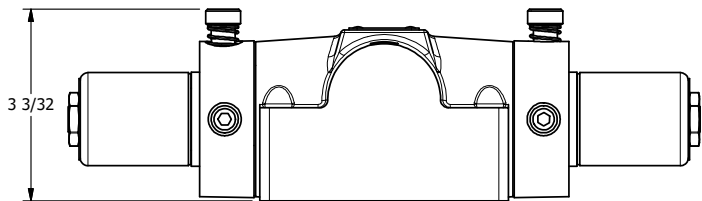

4

3

2

1

AAA
PRODUCTS
INTERNATIONAL

AAA PRODUCTS INTERNATIONAL
7114 Harry Hines Blvd
Dallas, TX 75235

TITLE: 1/2" SUBPLATE, DBL SOL, 3 POS,
FLOAT SPR CTR, CLASSIC SOL,
LCKNG OVRD, THD VENT

DRAWING NO.:
DIM_SY4PGOT