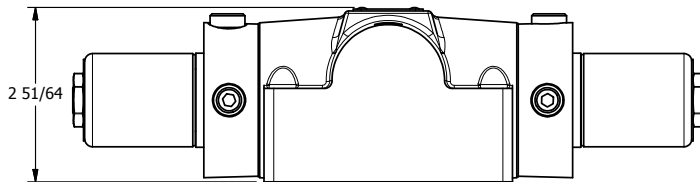

4

3

2

1

B

B

A

A

A

A

4

3

2

1

AAA
PRODUCTS
INTERNATIONAL

AAA PRODUCTS INTERNATIONAL
7114 Harry Hines Blvd
Dallas, TX 75235

TITLE: 1/2" SUBPLATE, DBL SOL, 3 POS,
SPR CTR, SOL RTRN, FLOAT CTR SPL,
CLASSIC SOL, PUSH OVRD

DRAWING NO.:
DIM_SY4PGOP

THE INFORMATION CONTAINED WITHIN THIS DOCUMENT IS PROPRIETARY TO AAA PRODUCTS AND MAY NOT BE DISCLOSED WITHOUT PRIOR WRITTEN CONSENT