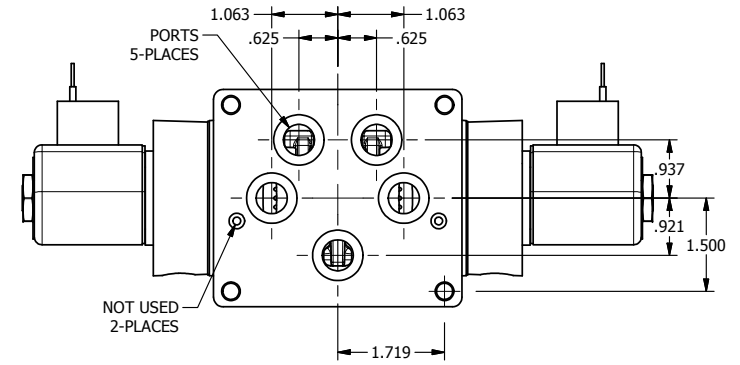

4

3

2

1

B

B

A

A

A

A

4

3

2

1

AAA
PRODUCTS
INTERNATIONAL

AAA PRODUCTS INTERNATIONAL
7114 Harry Hines Blvd
Dallas, TX 75235

TITLE: 1/2" SUBPLATE, DBL SOL, 3 POS,
SPR CTR, SOL RTRN, FLOAT CTR SPL,
CLASSIC SOL, PUSH OVRD

DRAWING NO.:
DIM_SY4PGOP

THE INFORMATION CONTAINED WITHIN THIS DOCUMENT IS PROPRIETARY TO AAA PRODUCTS AND MAY NOT BE DISCLOSED WITHOUT PRIOR WRITTEN CONSENT