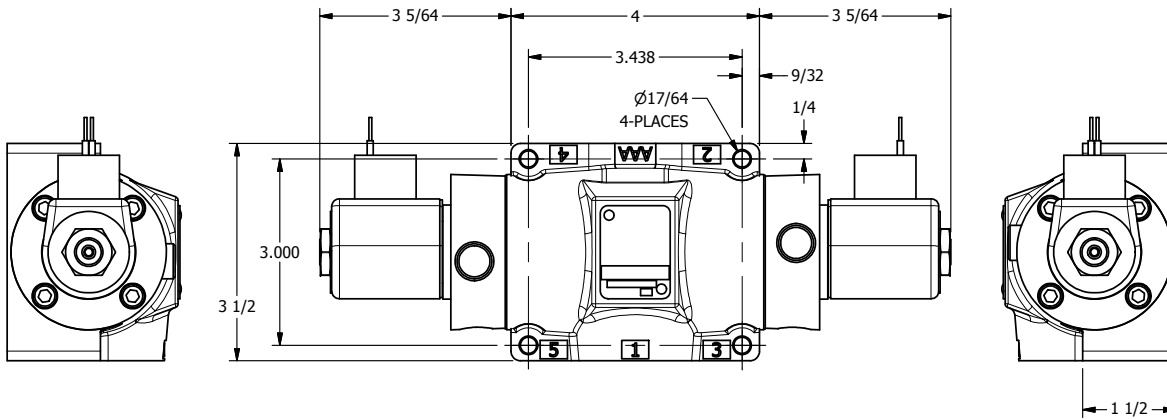

4

3

2

1

B

B

A

A

A

A

4

3

2

1

AAA
PRODUCTS
INTERNATIONAL

AAA PRODUCTS INTERNATIONAL
7114 Harry Hines Blvd
Dallas, TX 75235

TITLE: 1/2" SUBPLATE, DBL SOL, 3 POS,
SPR CTR, SOL RTRN, FLOAT CTR SPL,
CLASSIC SOL, PUSH OVRD

DRAWING NO.:
DIM_SY4PGOP

THE INFORMATION CONTAINED WITHIN THIS DOCUMENT IS PROPRIETARY TO AAA PRODUCTS AND MAY NOT BE DISCLOSED WITHOUT PRIOR WRITTEN CONSENT