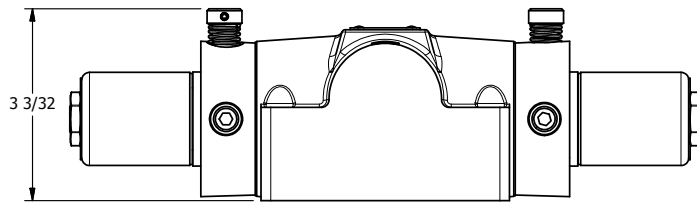

4

3

2

1

**AAA**  
PRODUCTS  
INTERNATIONAL

**AAA PRODUCTS INTERNATIONAL**  
7114 Harry Hines Blvd  
Dallas, TX 75235

TITLE: 1/2" SUBPLATE, DBL SOL, 3 POS,  
SPR CTR, SOL RTRN, FLOAT CTR SPL,  
CLASSIC SOL, NON-LCKNG OVRD

DRAWING NO.:  
DIM\_SY4PGON

THE INFORMATION CONTAINED WITHIN THIS DOCUMENT IS PROPRIETARY TO AAA PRODUCTS AND MAY NOT BE DISCLOSED WITHOUT PRIOR WRITTEN CONSENT

4

3

2

1

B

B