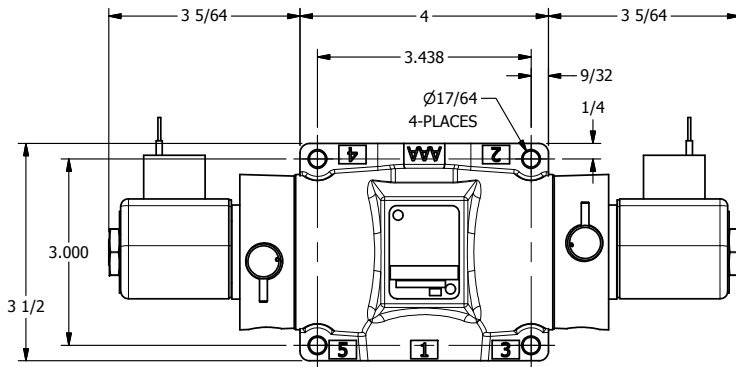

4

3

2

1

**AAA**  
PRODUCTS  
INTERNATIONAL

**AAA PRODUCTS INTERNATIONAL**  
7114 Harry Hines Blvd  
Dallas, TX 75235

TITLE: 1/2" SUBPLATE, DBL SOL, 3 POS,  
SPR CTR, SOL RTRN, FLOAT CTR SPL,  
CLASSIC SOL, NON-LCKNG OVRD

DRAWING NO.:  
DIM\_SY4PGON

THE INFORMATION CONTAINED WITHIN THIS DOCUMENT IS PROPRIETARY TO AAA PRODUCTS AND MAY NOT BE DISCLOSED WITHOUT PRIOR WRITTEN CONSENT

4

3

2

1

B

B