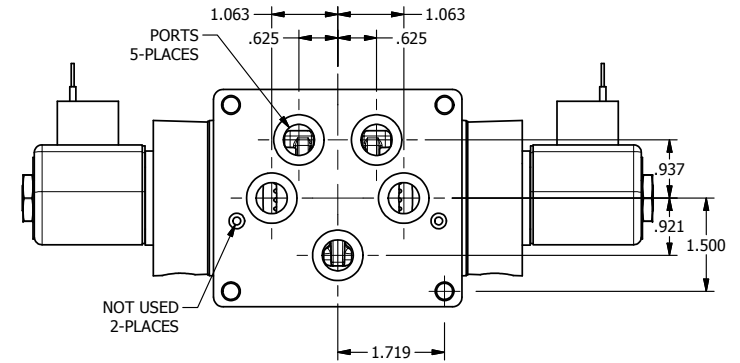

4

3

2

1

**AAA**  
PRODUCTS  
INTERNATIONAL

**AAA PRODUCTS INTERNATIONAL**  
7114 Harry Hines Blvd  
Dallas, TX 75235

TITLE: 1/2" SUBPLATE, DBL SOL, 3 POS,  
SPR CTR, SOL RTRN, FLOAT CTR SPL,  
CLASSIC SOL, NON-LCKNG OVRD

DRAWING NO.:  
DIM\_SY4PGON

THE INFORMATION CONTAINED WITHIN THIS DOCUMENT IS PROPRIETARY TO AAA PRODUCTS AND MAY NOT BE DISCLOSED WITHOUT PRIOR WRITTEN CONSENT

4

3

2

1

B

B