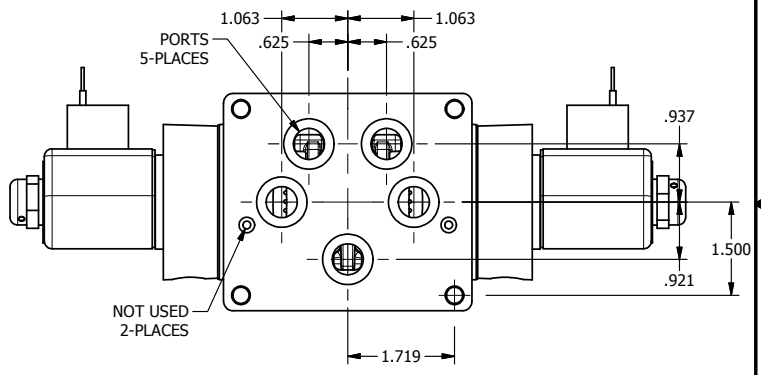

4

3

2

1

AAA
PRODUCTS
INTERNATIONAL

AAA PRODUCTS INTERNATIONAL
7114 Harry Hines Blvd
Dallas, TX 75235

TITLE: 1/2" SUBPLATE, DBL SOL, 3 POS,
SPR CTR, FLOAT CTR SPL, CLASSIC SOL,
LCKNG OVRD, DUST EXCLDR

DRAWING NO.:
DIM_SY4PGOL