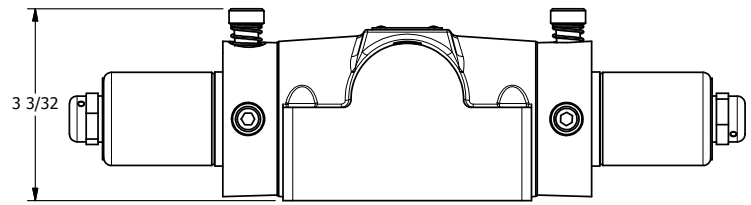

4

3

2

1

AAA
PRODUCTS
INTERNATIONAL

AAA PRODUCTS INTERNATIONAL
7114 Harry Hines Blvd
Dallas, TX 75235

TITLE: 1/2" SUBPLATE, DBL SOL, 3 POS,
SPR CTR, FLOAT CTR SPL, CLASSIC SOL,
LCKNG OVRD, DUST EXCLDR

DRAWING NO.:
DIM_SY4PGOL