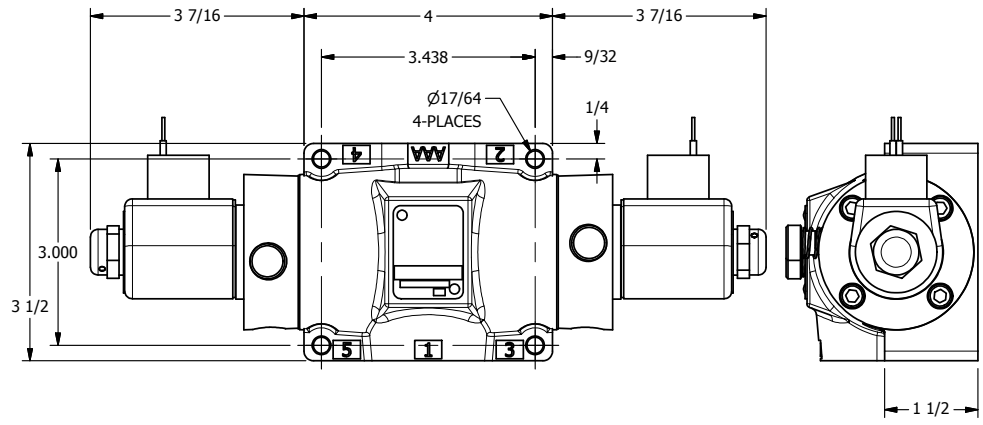

4

3

2

1

AAA
PRODUCTS
INTERNATIONAL

AAA PRODUCTS INTERNATIONAL
7114 Harry Hines Blvd
Dallas, TX 75235

TITLE: 1/2" SUBPLATE, DBL SOL, 3 POS,
SPR CTR, FLOAT CTR SPL, CLASSIC SOL,
LCKNG OVRD, DUST EXCLDR

DRAWING NO.:
DIM_SY4PGOL