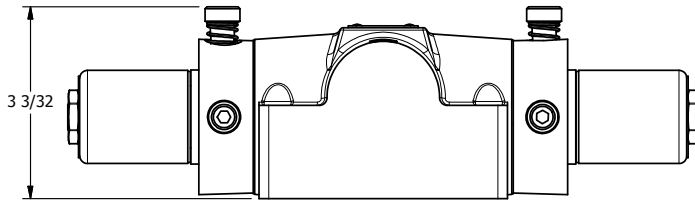

4

3

2

1

**AAA**  
PRODUCTS  
INTERNATIONAL

**AAA PRODUCTS INTERNATIONAL**  
7114 Harry Hines Blvd  
Dallas, TX 75235

TITLE: 1/2" SUBPLATE, DBL SOL, 3 POS,  
SPR CTR, SOL RTRN, FLOAT CTR SPL,  
CLASSIC SOL, LCKNG OVRD

DRAWING NO.:  
DIM\_SY4PGO

THE INFORMATION CONTAINED WITHIN THIS DOCUMENT IS PROPRIETARY TO AAA PRODUCTS AND MAY NOT BE DISCLOSED WITHOUT PRIOR WRITTEN CONSENT

4

3

2

1

B

B