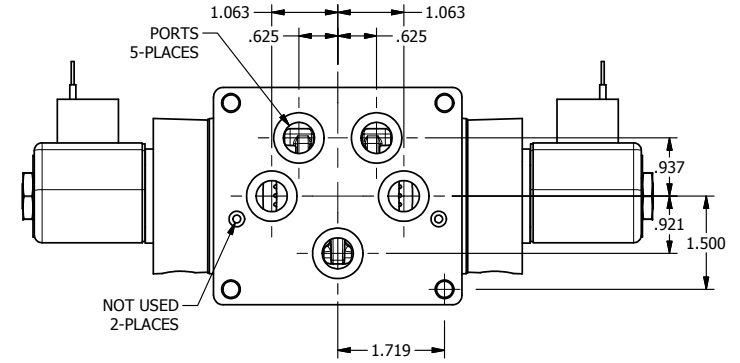

4

3

2

1

**AAA**  
PRODUCTS  
INTERNATIONAL

**AAA PRODUCTS INTERNATIONAL**  
7114 Harry Hines Blvd  
Dallas, TX 75235

TITLE: 1/2" SUBPLATE, DBL SOL, 3 POS,  
SPR CTR, SOL RTRN, FLOAT CTR SPL,  
CLASSIC SOL, LCKNG OVRD

DRAWING NO.:  
DIM\_SY4PGO

THE INFORMATION CONTAINED WITHIN THIS DOCUMENT IS PROPRIETARY TO AAA PRODUCTS AND MAY NOT BE DISCLOSED WITHOUT PRIOR WRITTEN CONSENT

4

3

2

1

B

B