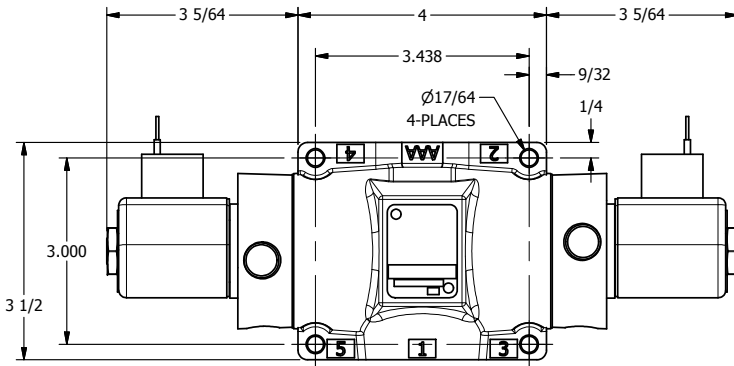

4

3

2

1

**AAA**  
PRODUCTS  
INTERNATIONAL

**AAA PRODUCTS INTERNATIONAL**  
7114 Harry Hines Blvd  
Dallas, TX 75235

TITLE: 1/2" SUBPLATE, DBL SOL, 3 POS,  
SPR CTR, SOL RTRN, FLOAT CTR SPL,  
CLASSIC SOL, LCKNG OVRD

DRAWING NO.:  
DIM\_SY4PGO

THE INFORMATION CONTAINED WITHIN THIS DOCUMENT IS PROPRIETARY TO AAA PRODUCTS AND MAY NOT BE DISCLOSED WITHOUT PRIOR WRITTEN CONSENT

4

3

2

1

B

B