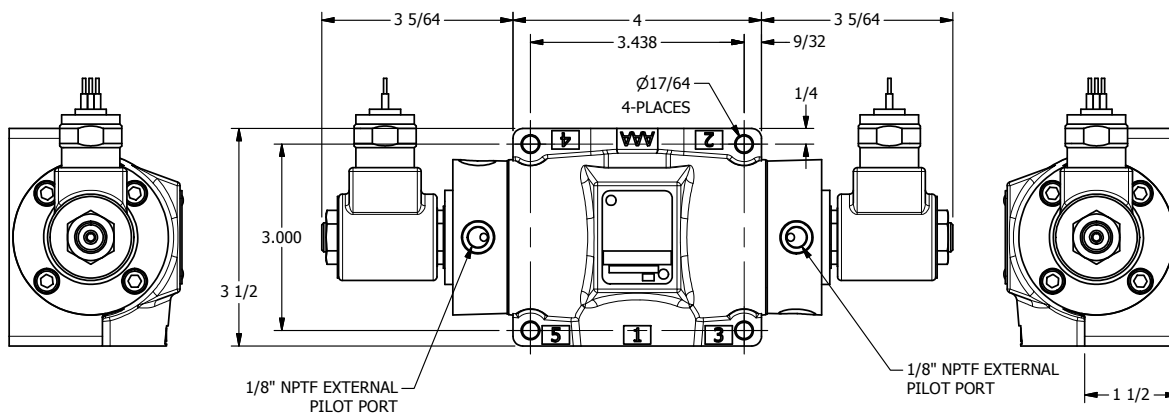

4

3

2

1

AAA
PRODUCTS
INTERNATIONAL

**AAA PRODUCTS
INTERNATIONAL**
7114 Harry Hines Blvd
Dallas, TX 75235

TITLE: 1/2" SUBPLATE, DBL SOL, 3 POS,
SPR CTR, SOL RTRN, FLOAT CTR SPL,
MOLD-OVER, EXT PILOT

DRAWING NO.:
DIM_SY4PGMZ