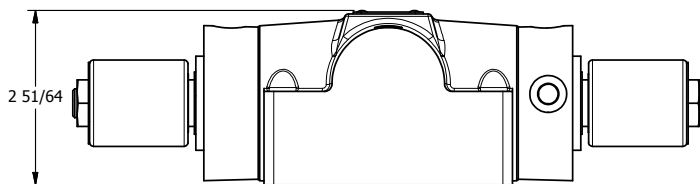

4

3

2

1

AAA
PRODUCTS
INTERNATIONAL

**AAA PRODUCTS
INTERNATIONAL**
7114 Harry Hines Blvd
Dallas, TX 75235

TITLE: 1/2" SUBPLATE, DBL SOL, 3 POS,
SPR CTR, SOL RTRN, FLOAT CTR SPL,
MOLD-OVER, EXT PILOT

DRAWING NO.:
DIM_SY4PGMZ