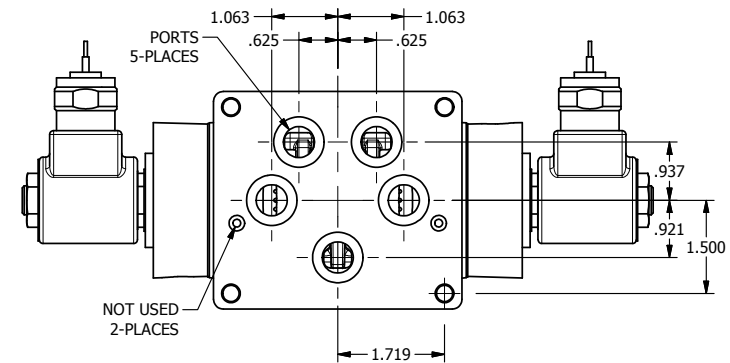

4

3

2

1

AAA
PRODUCTS
INTERNATIONAL

**AAA PRODUCTS
INTERNATIONAL**
7114 Harry Hines Blvd
Dallas, TX 75235

TITLE: 1/2" SUBPLATE, DBL SOL, 3 POS,
SPR CTR, SOL RTRN, FLOAT CTR SPL,
MOLD-OVER, EXT PILOT

DRAWING NO.:
DIM_SY4PGMZ