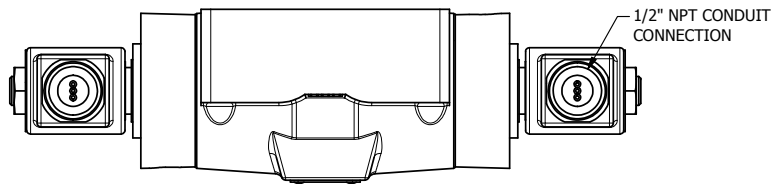

4

3

2

1

**AAA**  
PRODUCTS  
INTERNATIONAL

**AAA PRODUCTS  
INTERNATIONAL**  
7114 Harry Hines Blvd  
Dallas, TX 75235

TITLE: 1/2" SUBPLATE, DBL SOL, 3 POS,  
SPR CTR, SOL RTRN, FLOAT CTR SPL,  
MOLD-OVER, TAPPED VENT

DRAWING NO.:  
DIM\_SY4PGMT

THE INFORMATION CONTAINED WITHIN THIS DOCUMENT IS PROPRIETARY TO AAA PRODUCTS AND MAY NOT BE DISCLOSED WITHOUT PRIOR WRITTEN CONSENT

4

3

2

1