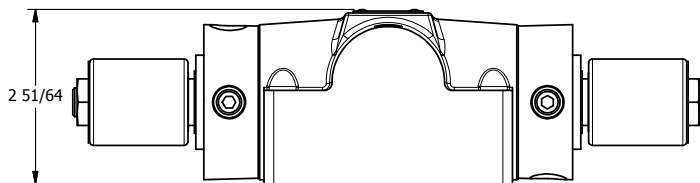

4

3

2

1

**AAA**  
PRODUCTS  
INTERNATIONAL

**AAA PRODUCTS  
INTERNATIONAL**  
7114 Harry Hines Blvd  
Dallas, TX 75235

TITLE: 1/2" SUBPLATE, DBL SOL, 3 POS,  
SPR CTR, SOL RTRN, FLOAT CTR SPL,  
MOLD-OVER, TAPPED VENT

DRAWING NO.:  
DIM\_SY4PGMT

THE INFORMATION CONTAINED WITHIN THIS DOCUMENT IS PROPRIETARY TO AAA PRODUCTS AND MAY NOT BE DISCLOSED WITHOUT PRIOR WRITTEN CONSENT

4

3

2

1