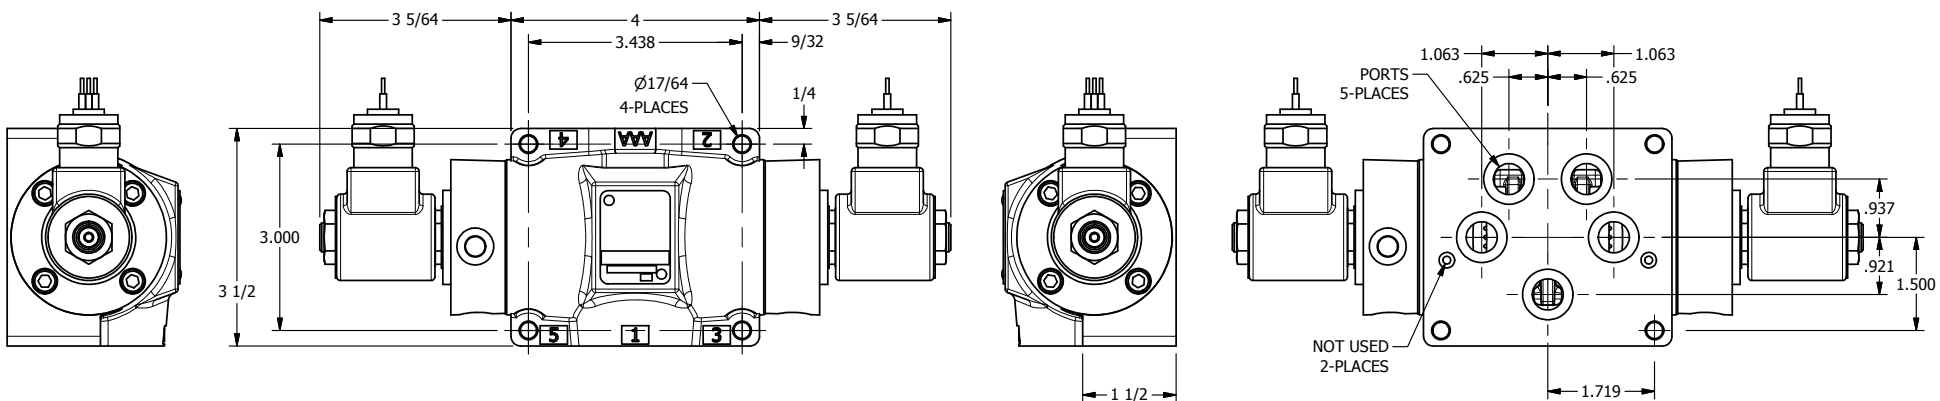

4

3

2

1

**AAA**  
PRODUCTS  
INTERNATIONAL

**AAA PRODUCTS  
INTERNATIONAL**  
7114 Harry Hines Blvd  
Dallas, TX 75235

TITLE: 1/2" SUBPLATE, DBL SOL, 3 POS,  
SPR CTR, SOL RTRN, FLOAT CTR SPL,  
MOLD-OVER, TAPPED VENT

DRAWING NO.:  
DIM\_SY4PGMT

THE INFORMATION CONTAINED WITHIN THIS DOCUMENT IS PROPRIETARY TO AAA PRODUCTS AND MAY NOT BE DISCLOSED WITHOUT PRIOR WRITTEN CONSENT

4

3

2

1