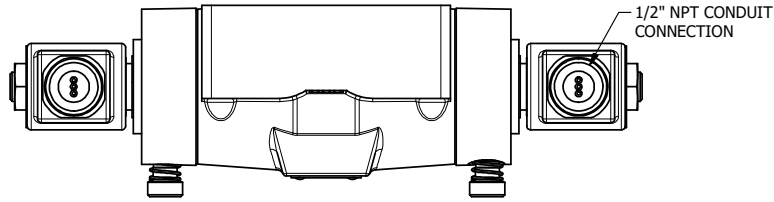

4

3

2

1

AAA
PRODUCTS
INTERNATIONAL

AAA PRODUCTS INTERNATIONAL
7114 Harry Hines Blvd
Dallas, TX 75235

TITLE: 1/2" SUBPLATE, DBL SOL, 3 POS,
FLOAT SPR CTR, MOLD-OVER,
LCKNG OVRD, TPD VENT

DRAWING NO.:
DIM_SY4PGMOT