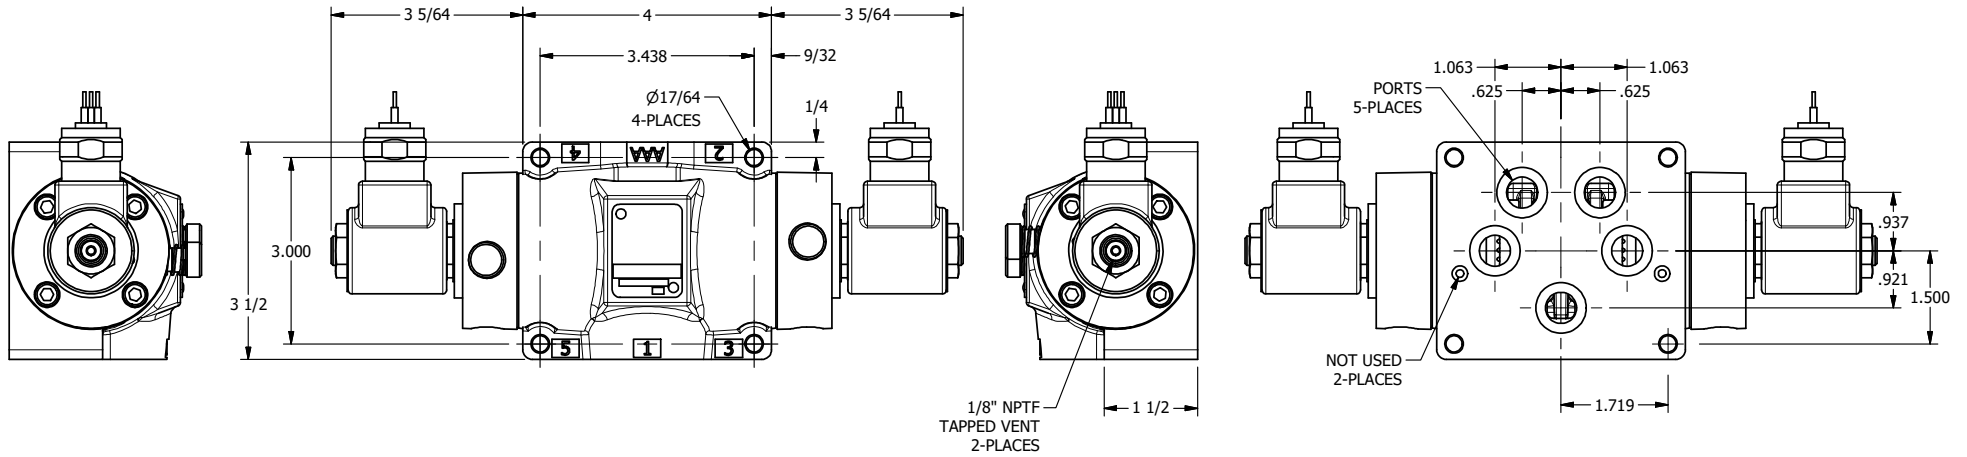

4

3

2

1

AAA
PRODUCTS
INTERNATIONAL

AAA PRODUCTS INTERNATIONAL
7114 Harry Hines Blvd
Dallas, TX 75235

TITLE: 1/2" SUBPLATE, DBL SOL, 3 POS,
FLOAT SPR CTR, MOLD-OVER,
LCKNG OVRD, TPD VENT

DRAWING NO.:
DIM_SY4PGMOT